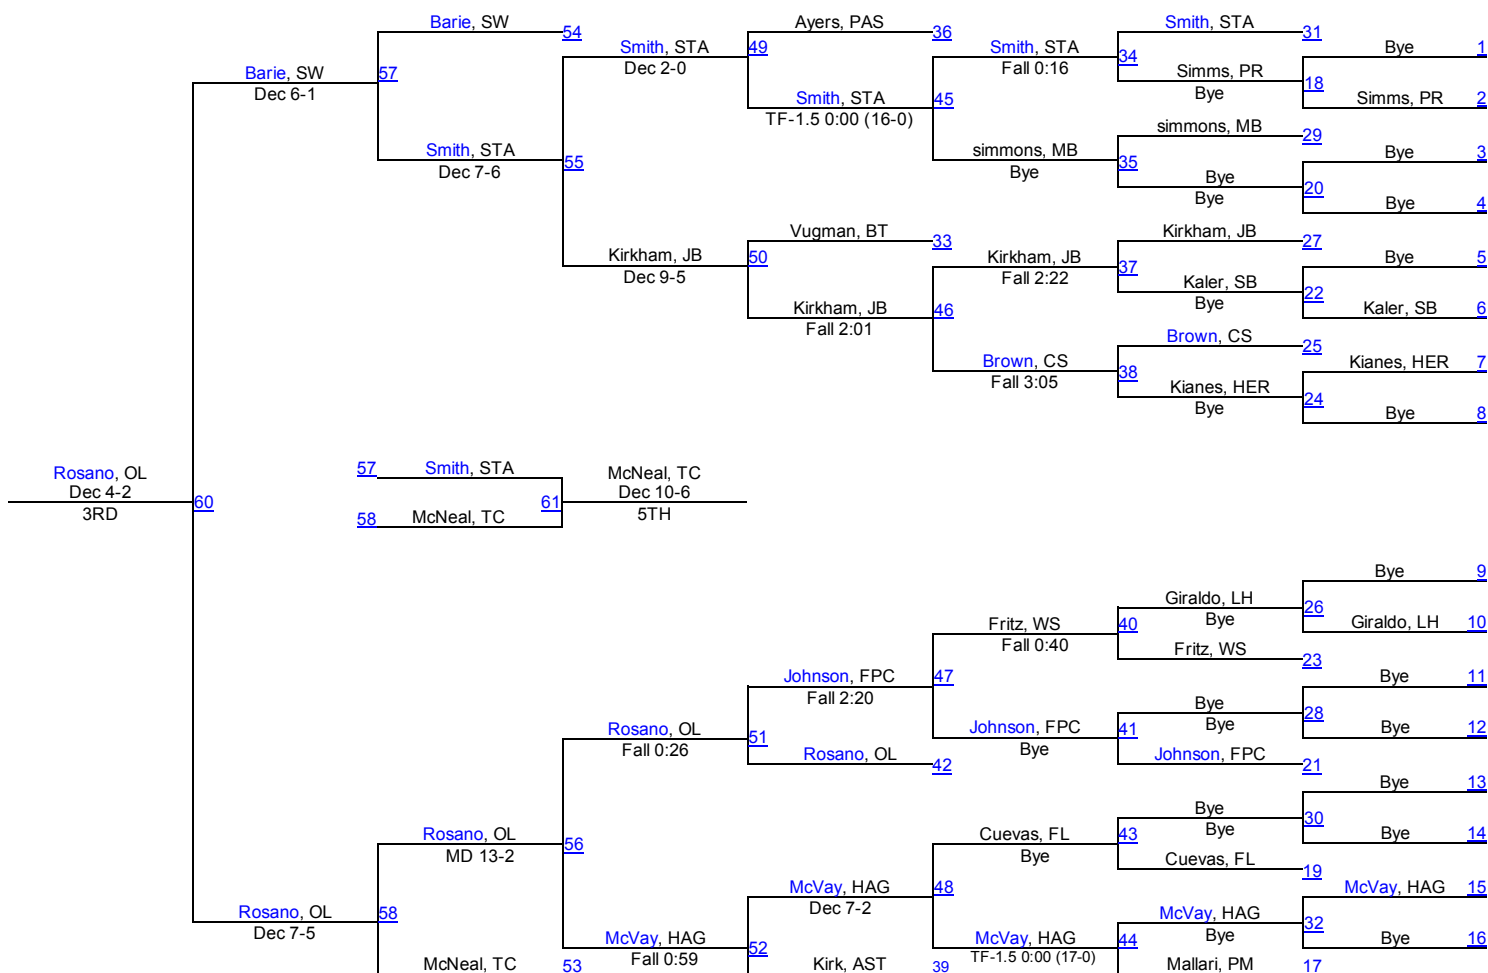

## Team Scores

1.	Fleming Island	237.0
2.	Flagler Palm Coast	233.0
2.	Winter Springs	233.0
4.	Jensen Beach	191.5
5.	Arnold	161.5
6.	Pasco	126.0
7.	Matanzas	95.0
8.	Treasure Coast	87.0
9.	Middelburg	86.0
10.	Astronaut	79.0
11.	Sandalwood	77.0
12.	St. Cloud	74.0
13.	Creekside	72.0
14.	Bartram Trails	62.0
15.	Lake Howell	59.0
16.	The Bolles School	55.0
17.	Oakleaf	54.0
18.	Heritage	50.0
19.	Hagerty	49.5
20.	Fletcher	48.0
21.	Pedro Menedez	41.0
22.	New Smyrna Beach	33.5
23.	St. Augustine	28.5
24.	Pine Ridge	20.0
25.	Seabreeze	9.0
26.	Palatka	6.0
27.	Titusville	0.0

# 30th Annual Flagler Rotary Tournament

# 30th Annual Flagler Rotary Tournament

113

# 30th Annual Flagler Rotary Tournament

120