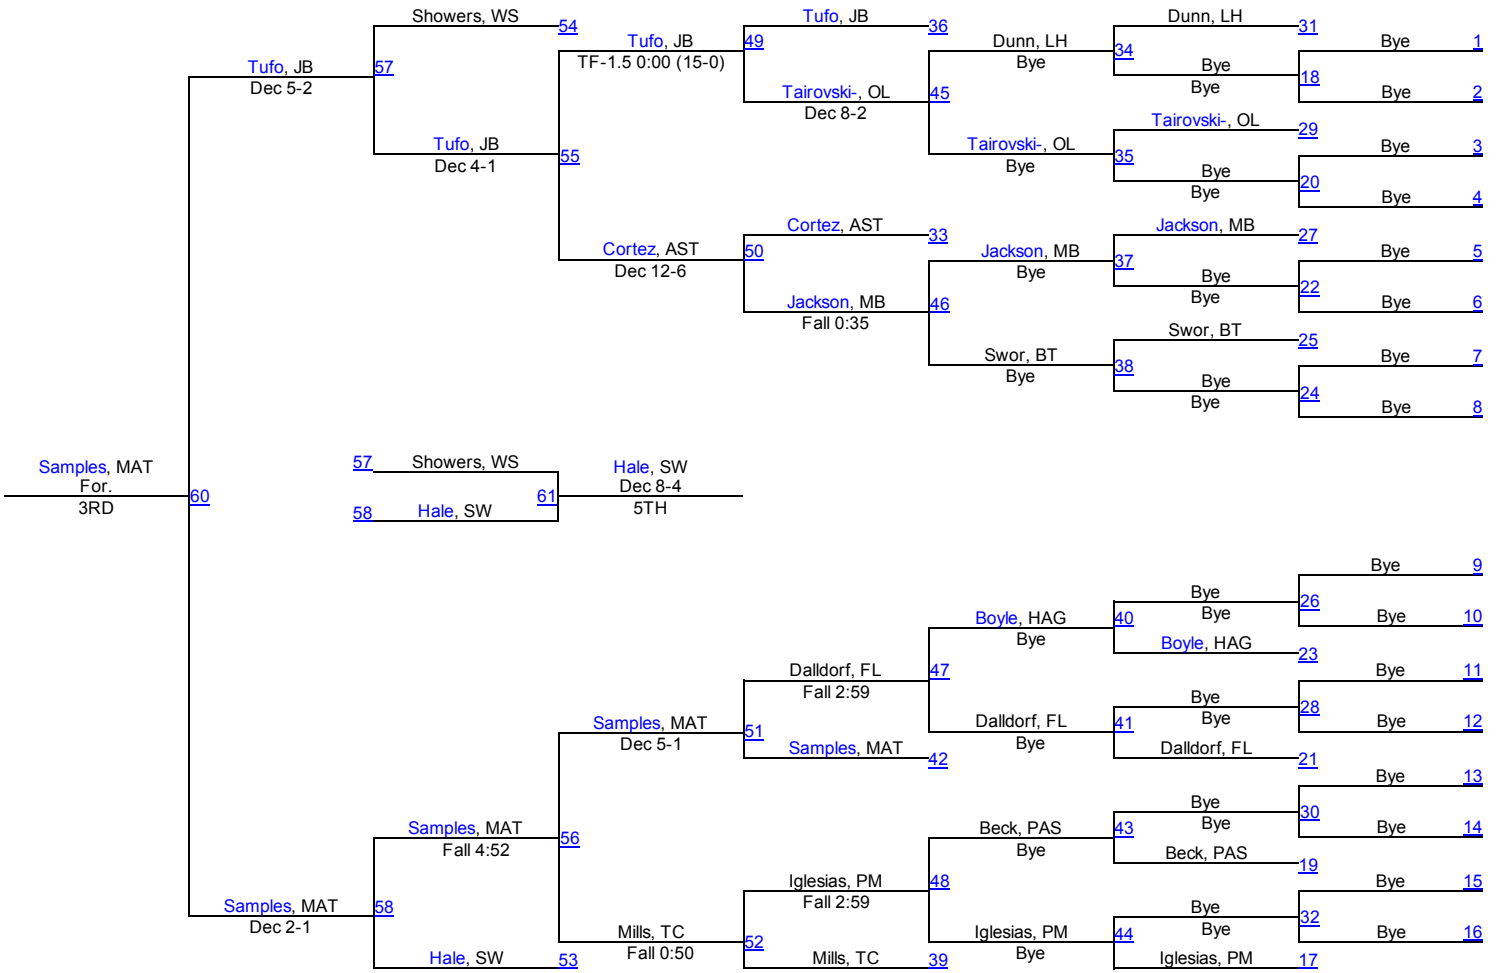

# 30th Annual Flagler Rotary Tournament

# 30th Annual Flagler Rotary Tournament

113

# 30th Annual Flagler Rotary Tournament

120