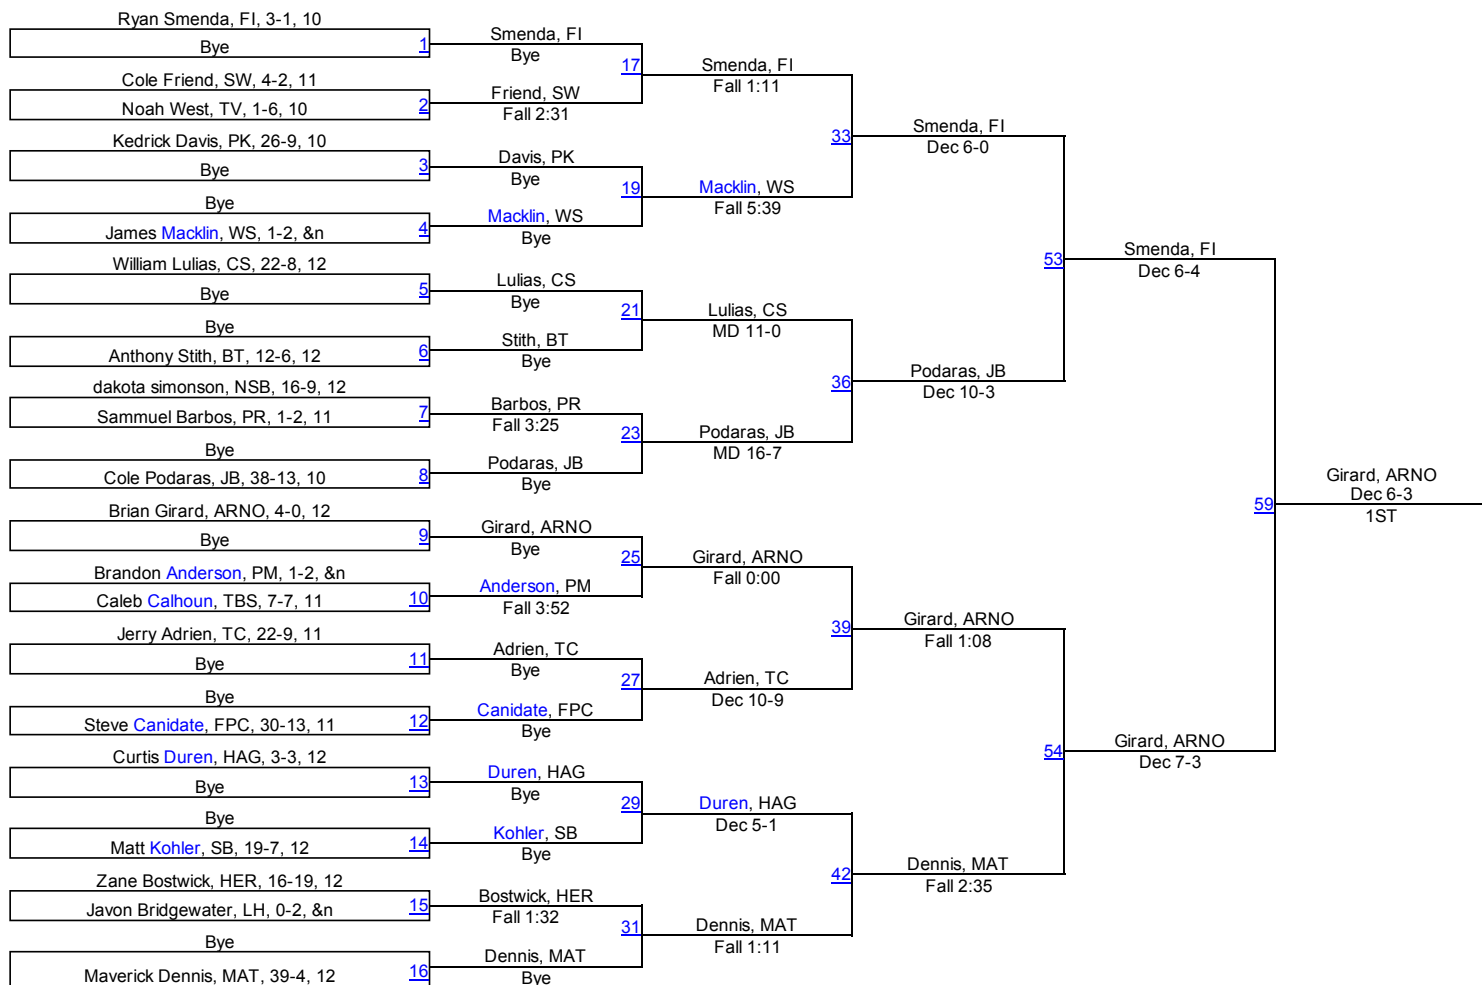

30th Annual Flagler Rotary Tournament