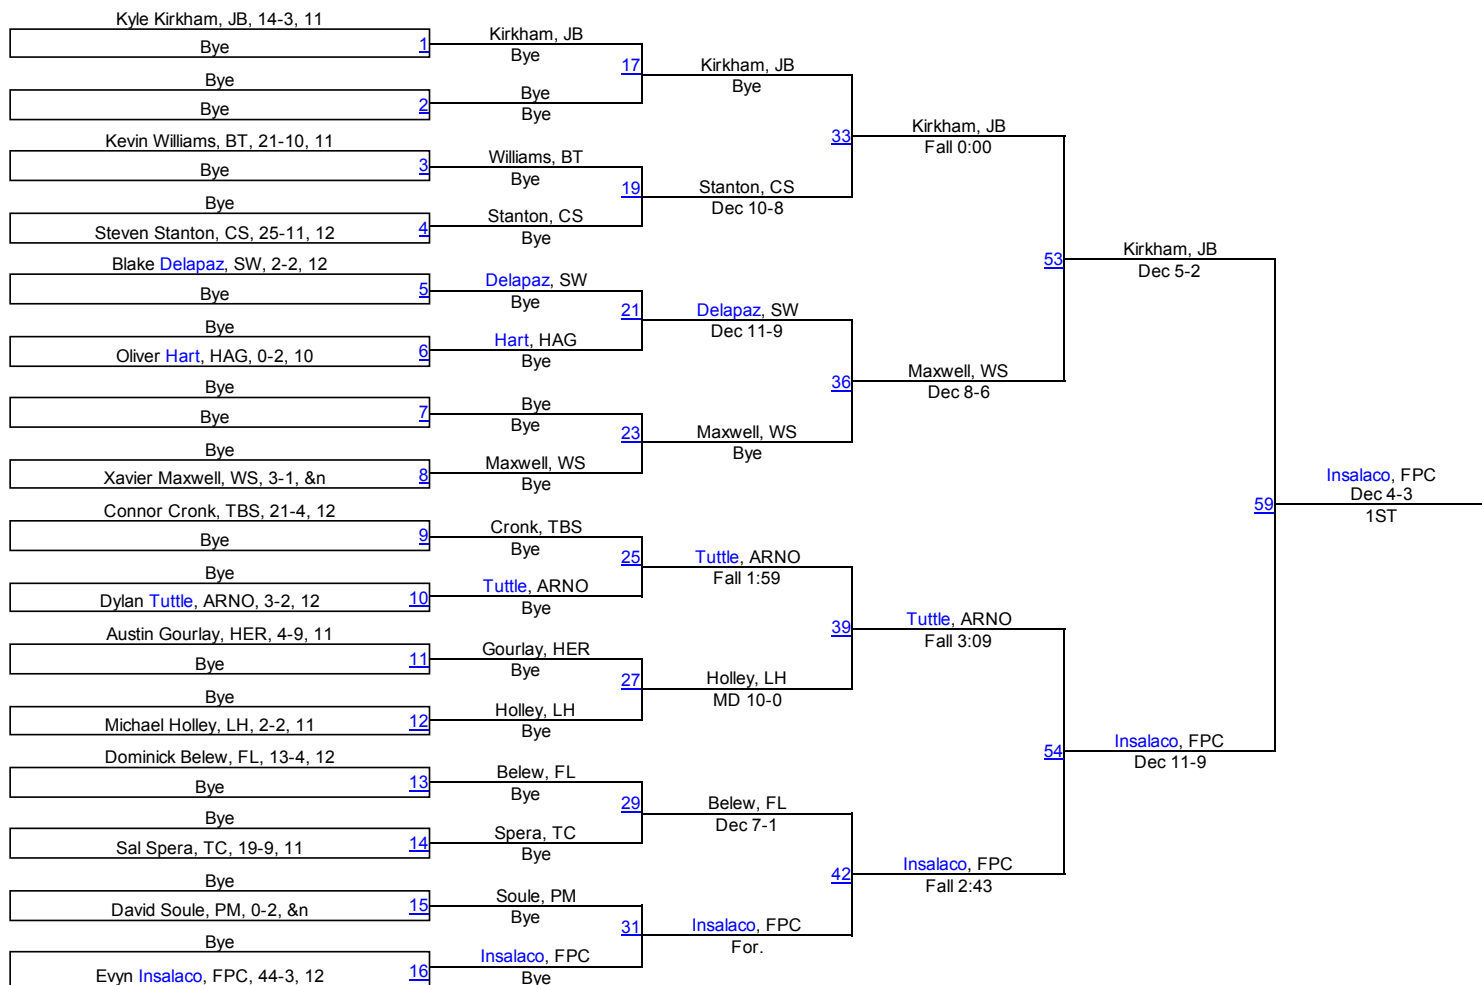

30th Annual Flagler Rotary Tournament

145