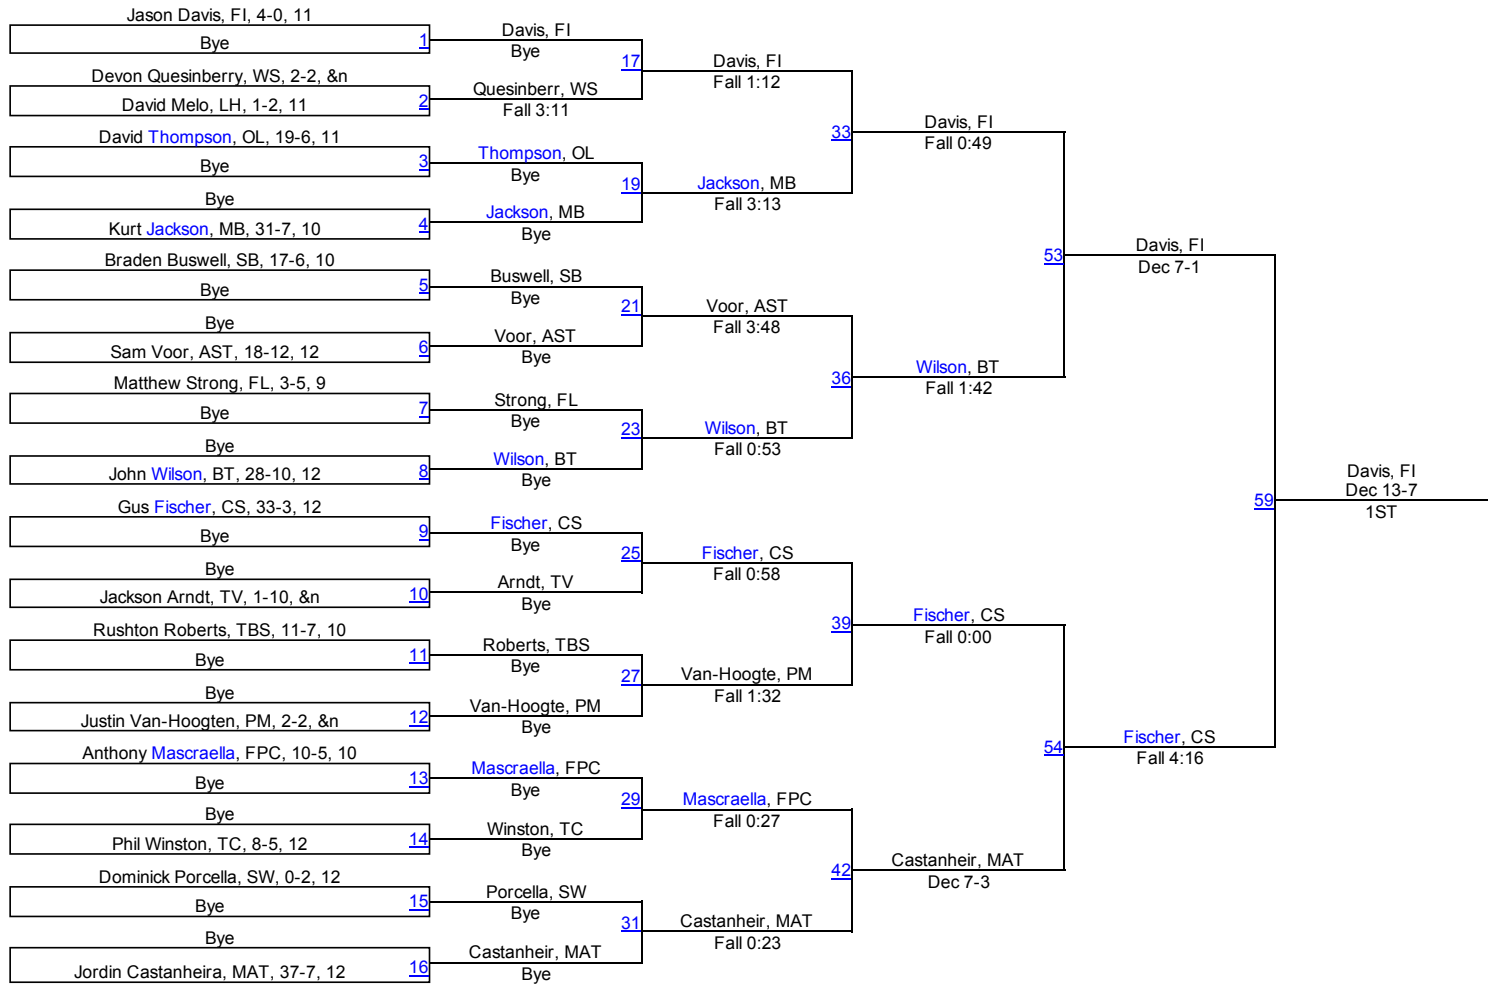

30th Annual Flagler Rotary Tournament

195