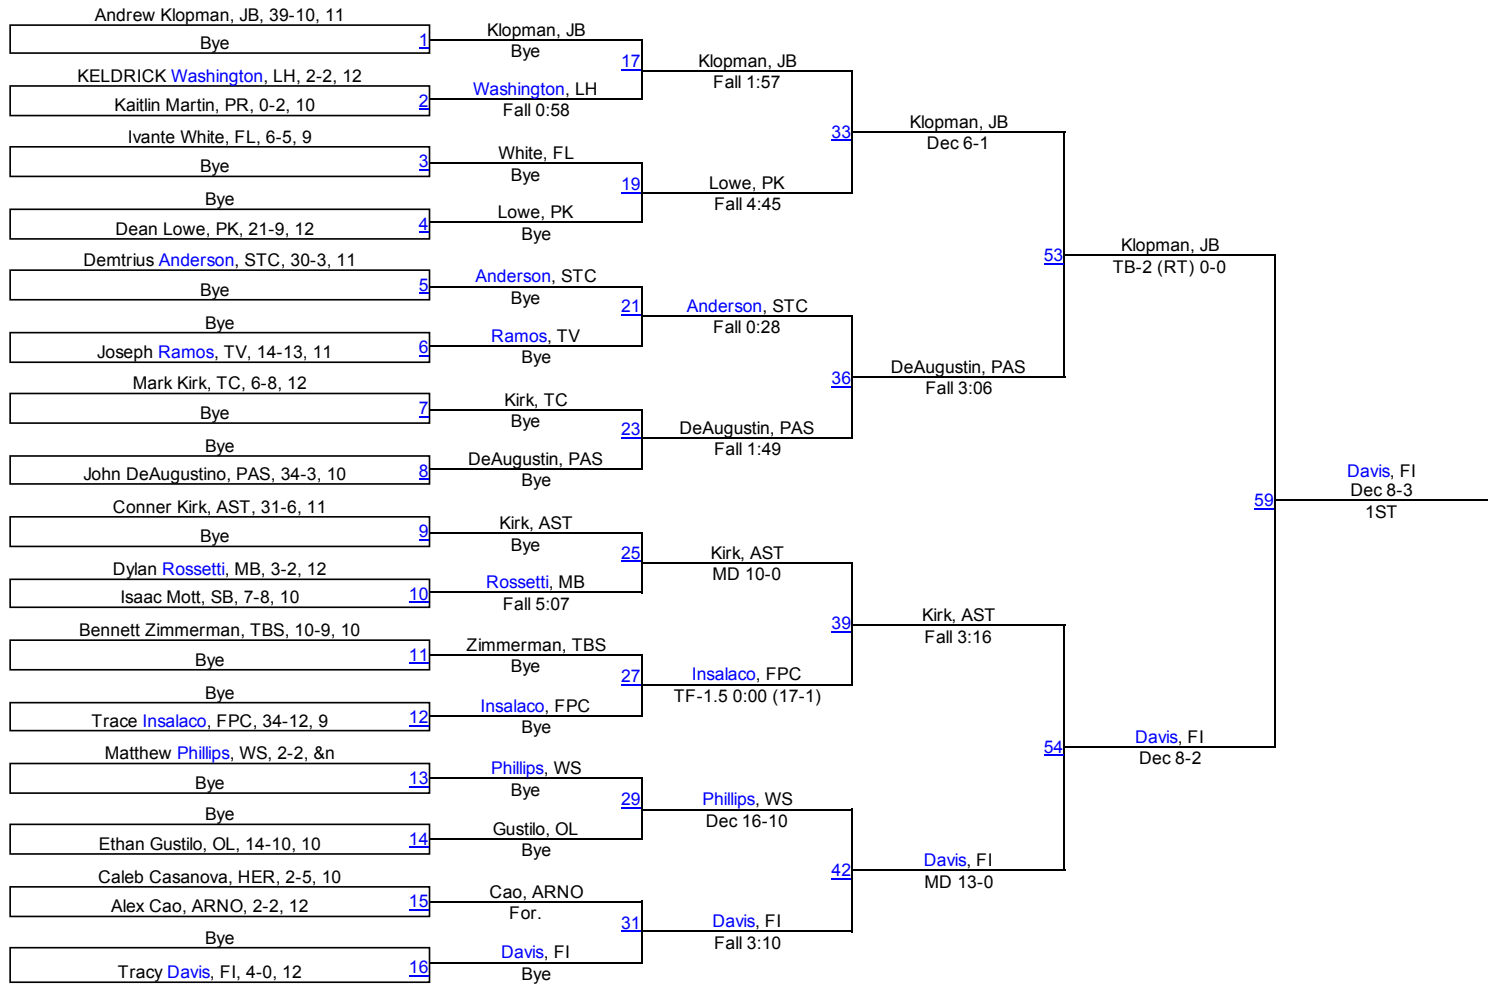

# 30th Annual Flagler Rotary Tournament

113

# 30th Annual Flagler Rotary Tournament

120

# 30th Annual Flagler Rotary Tournament