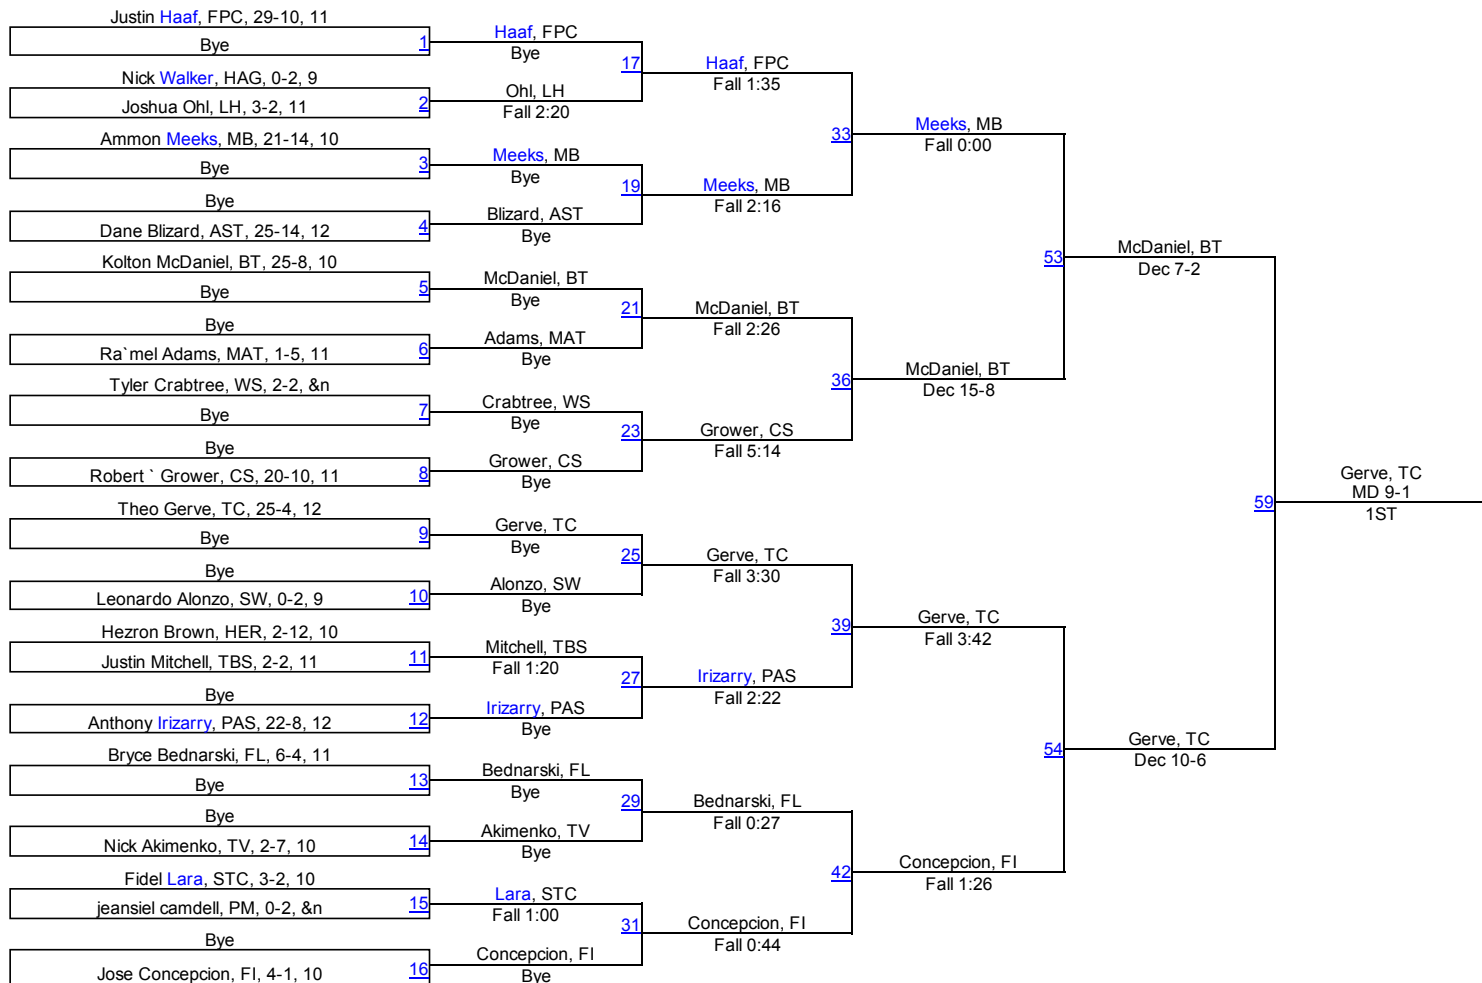

30th Annual Flagler Rotary Tournament

220