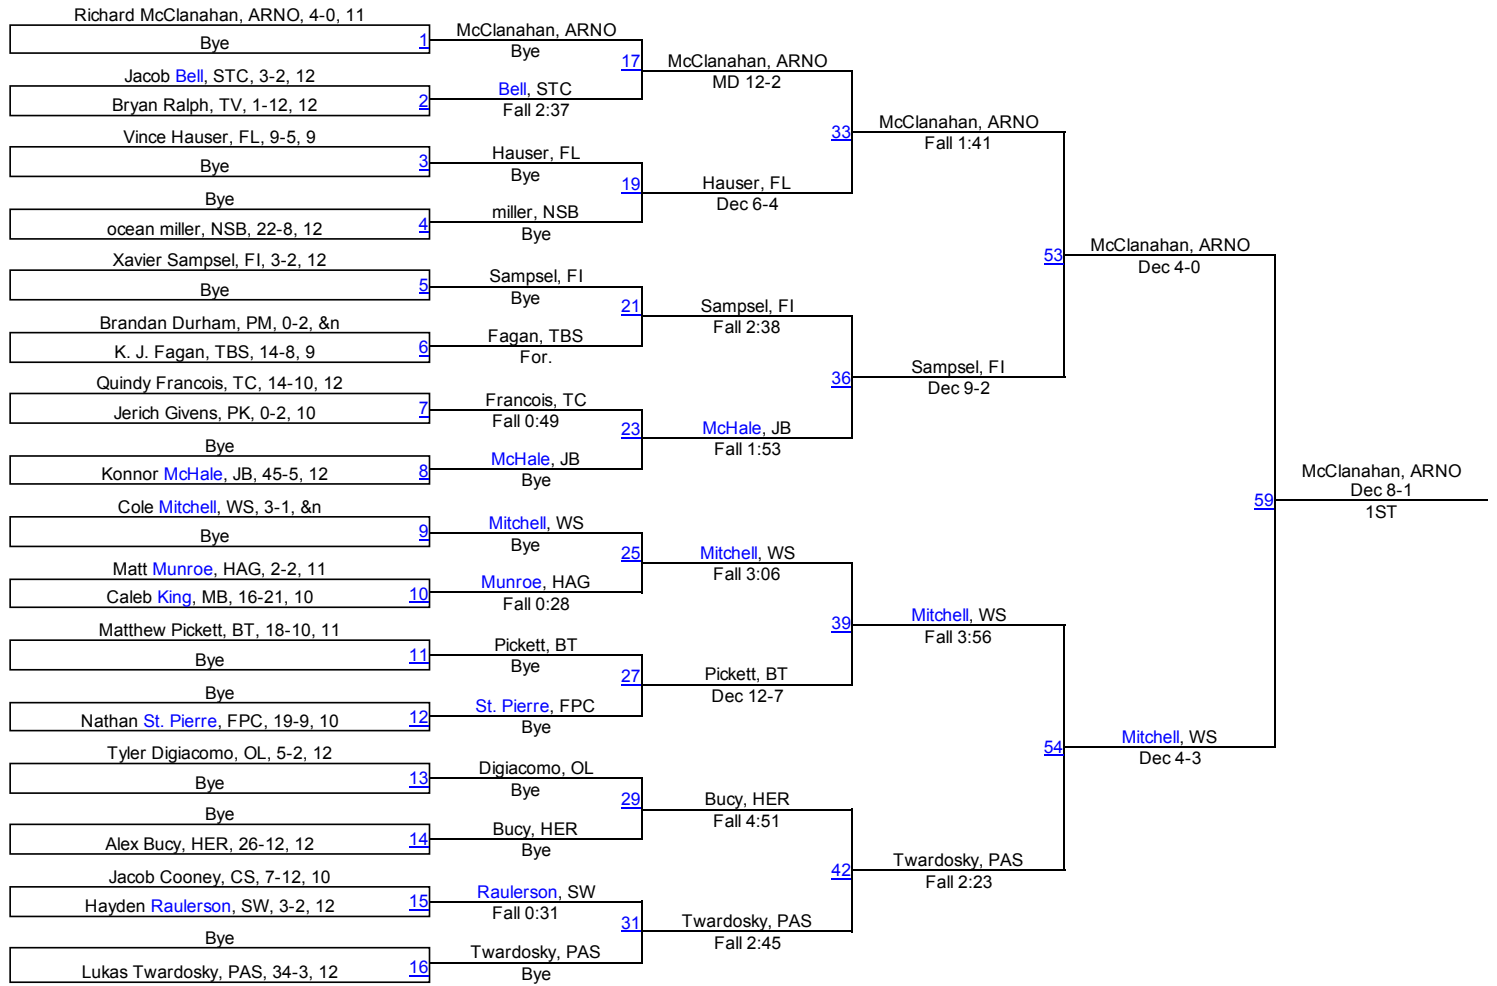

30th Annual Flagler Rotary Tournament