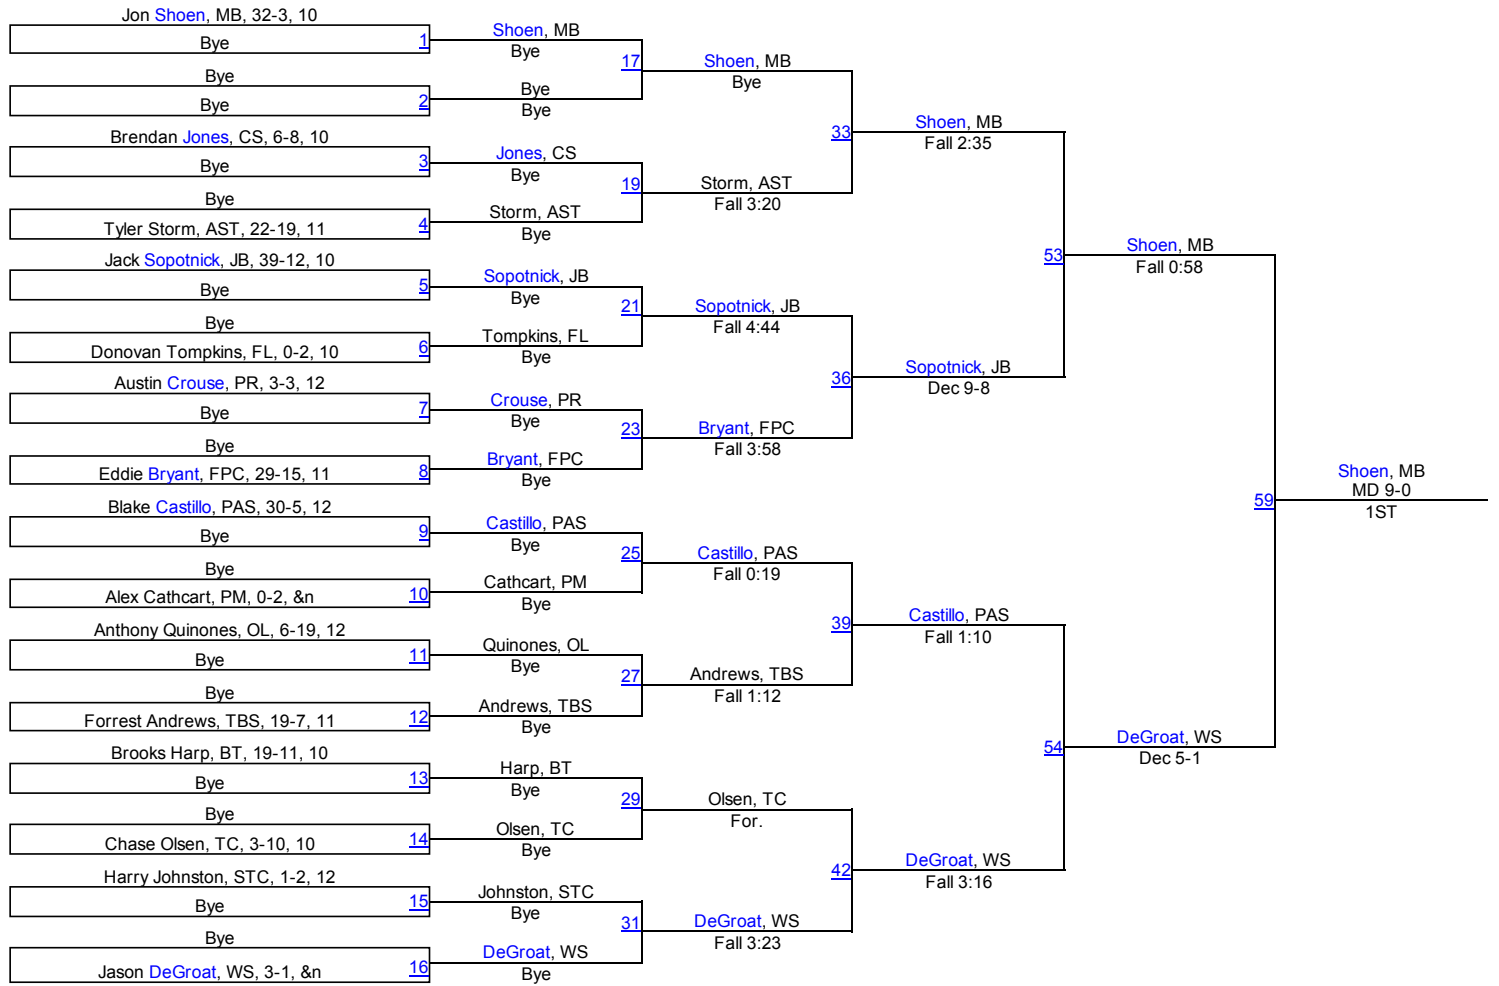

30th Annual Flagler Rotary Tournament

170