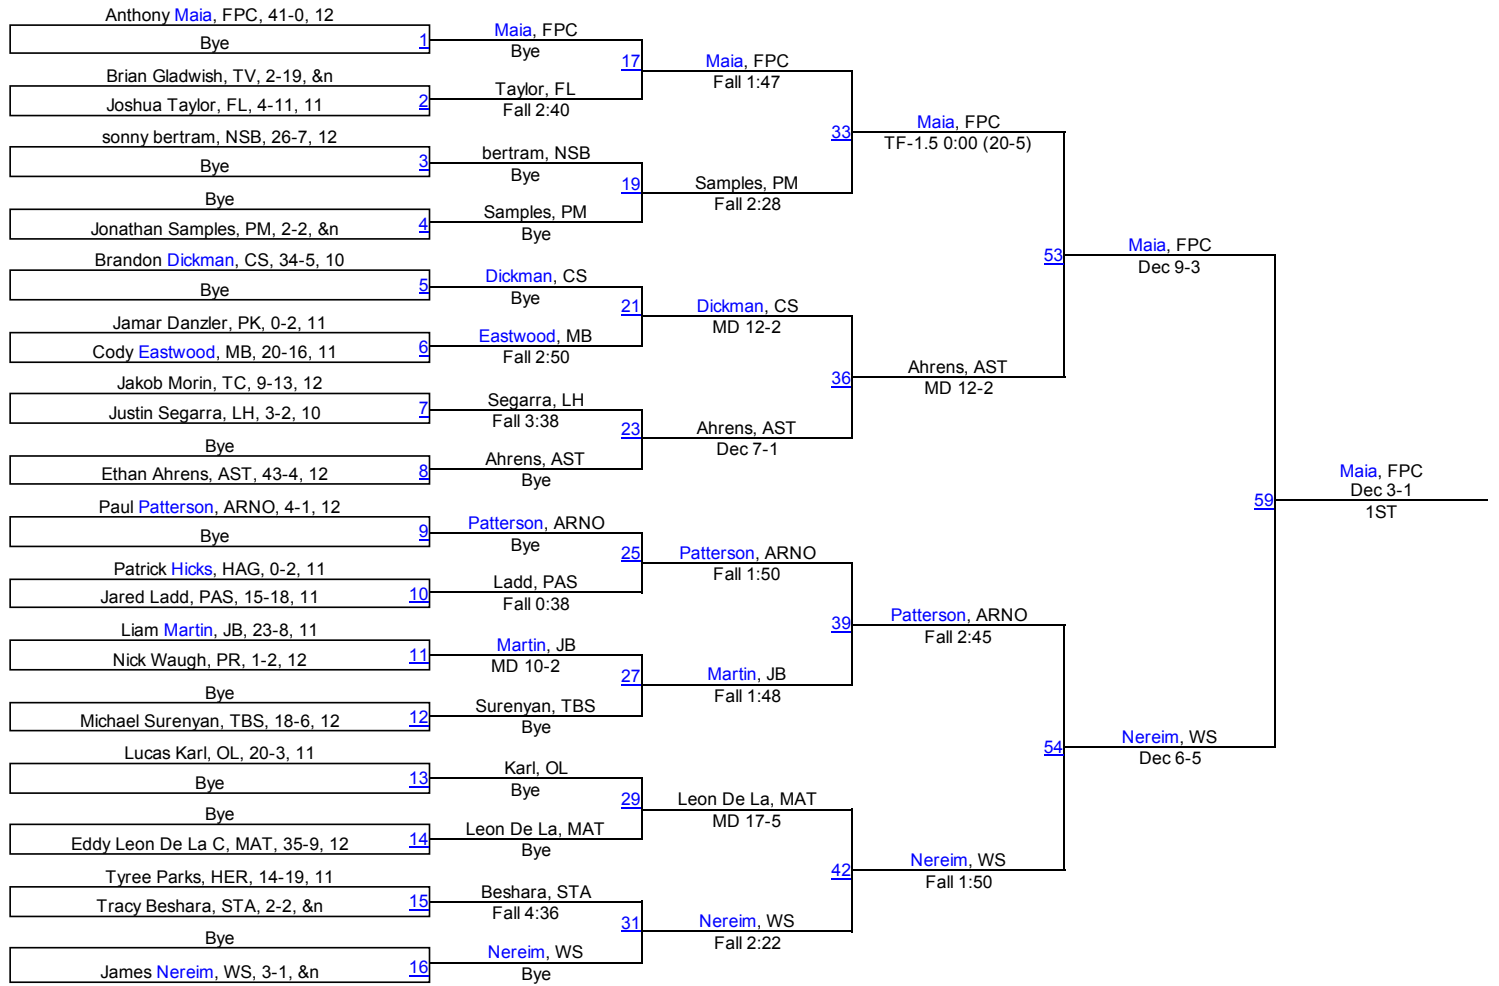

30th Annual Flagler Rotary Tournament

152