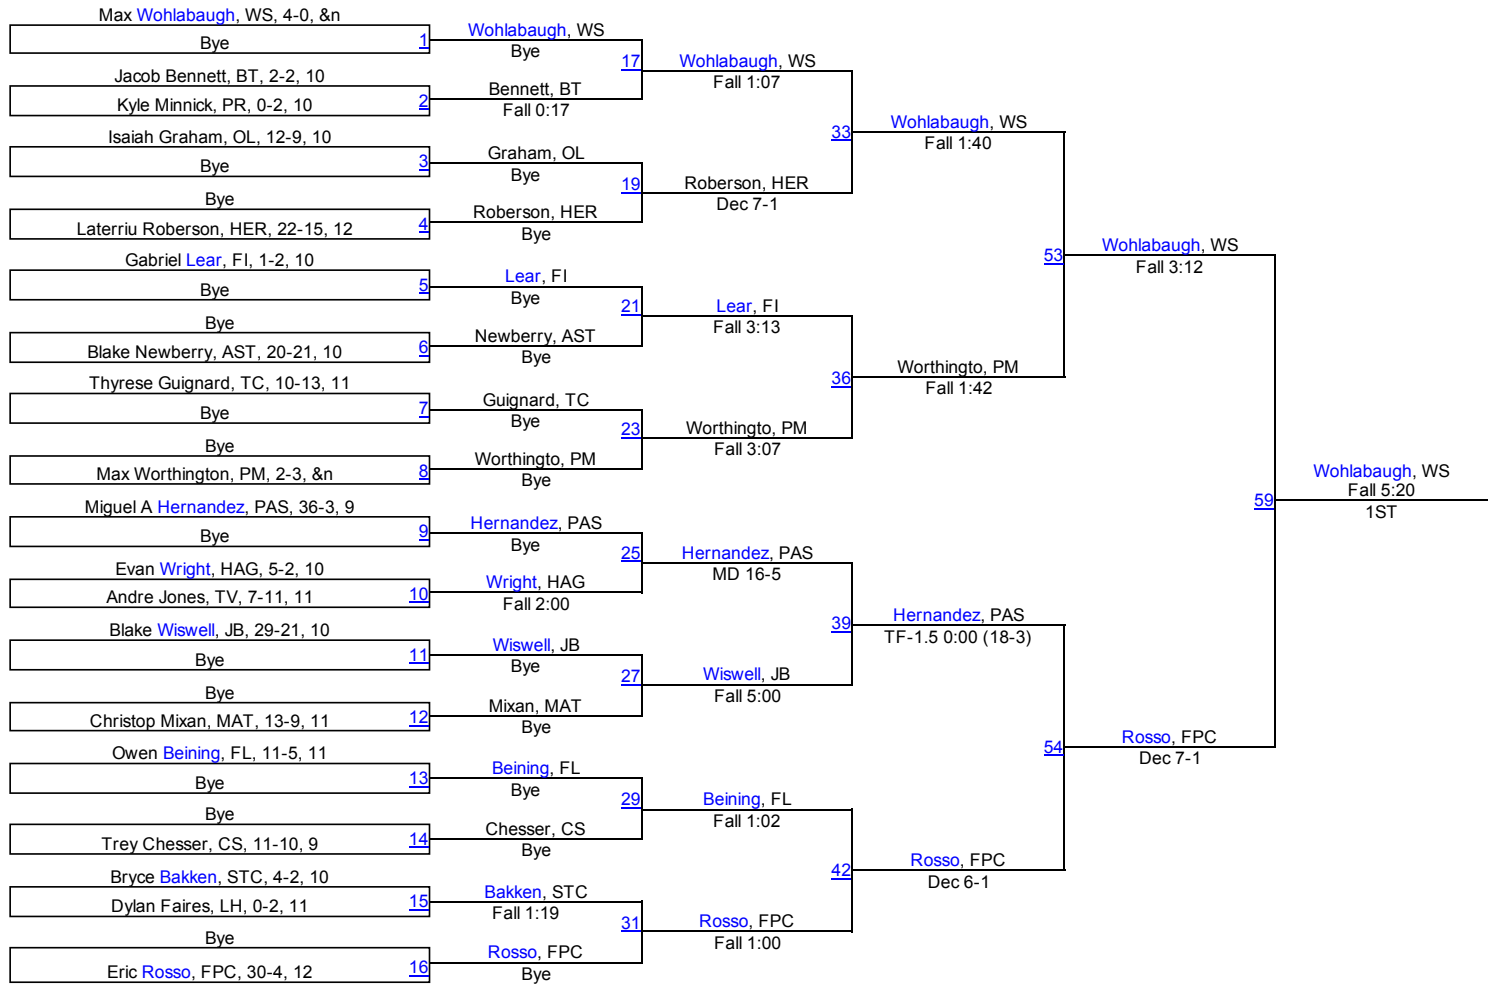

30th Annual Flagler Rotary Tournament

160