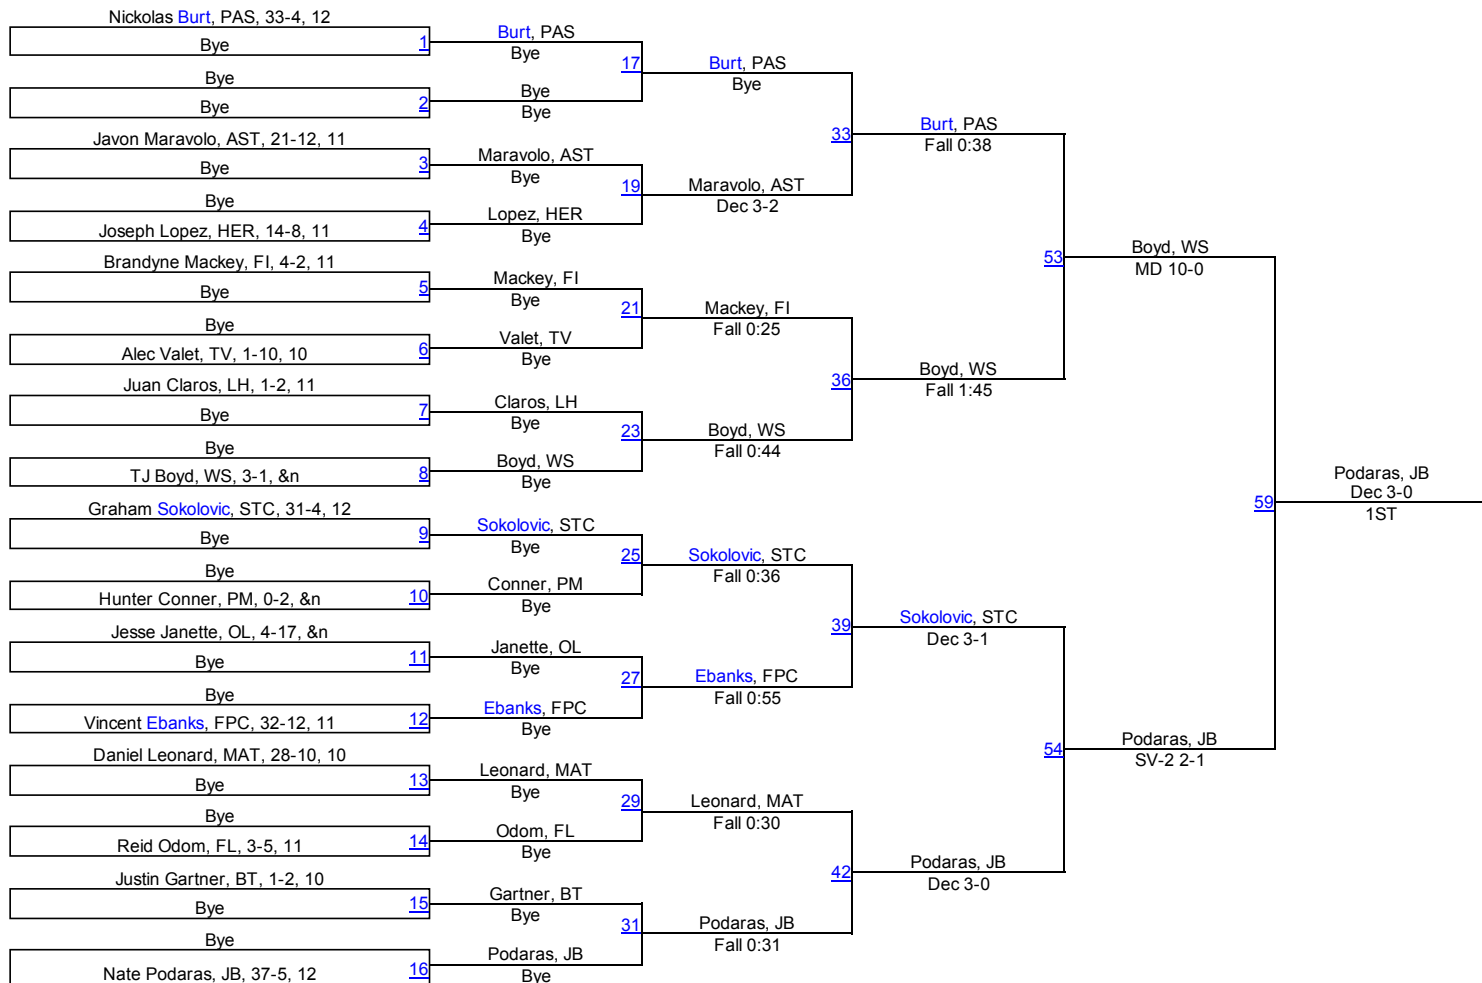

30th Annual Flagler Rotary Tournament

285