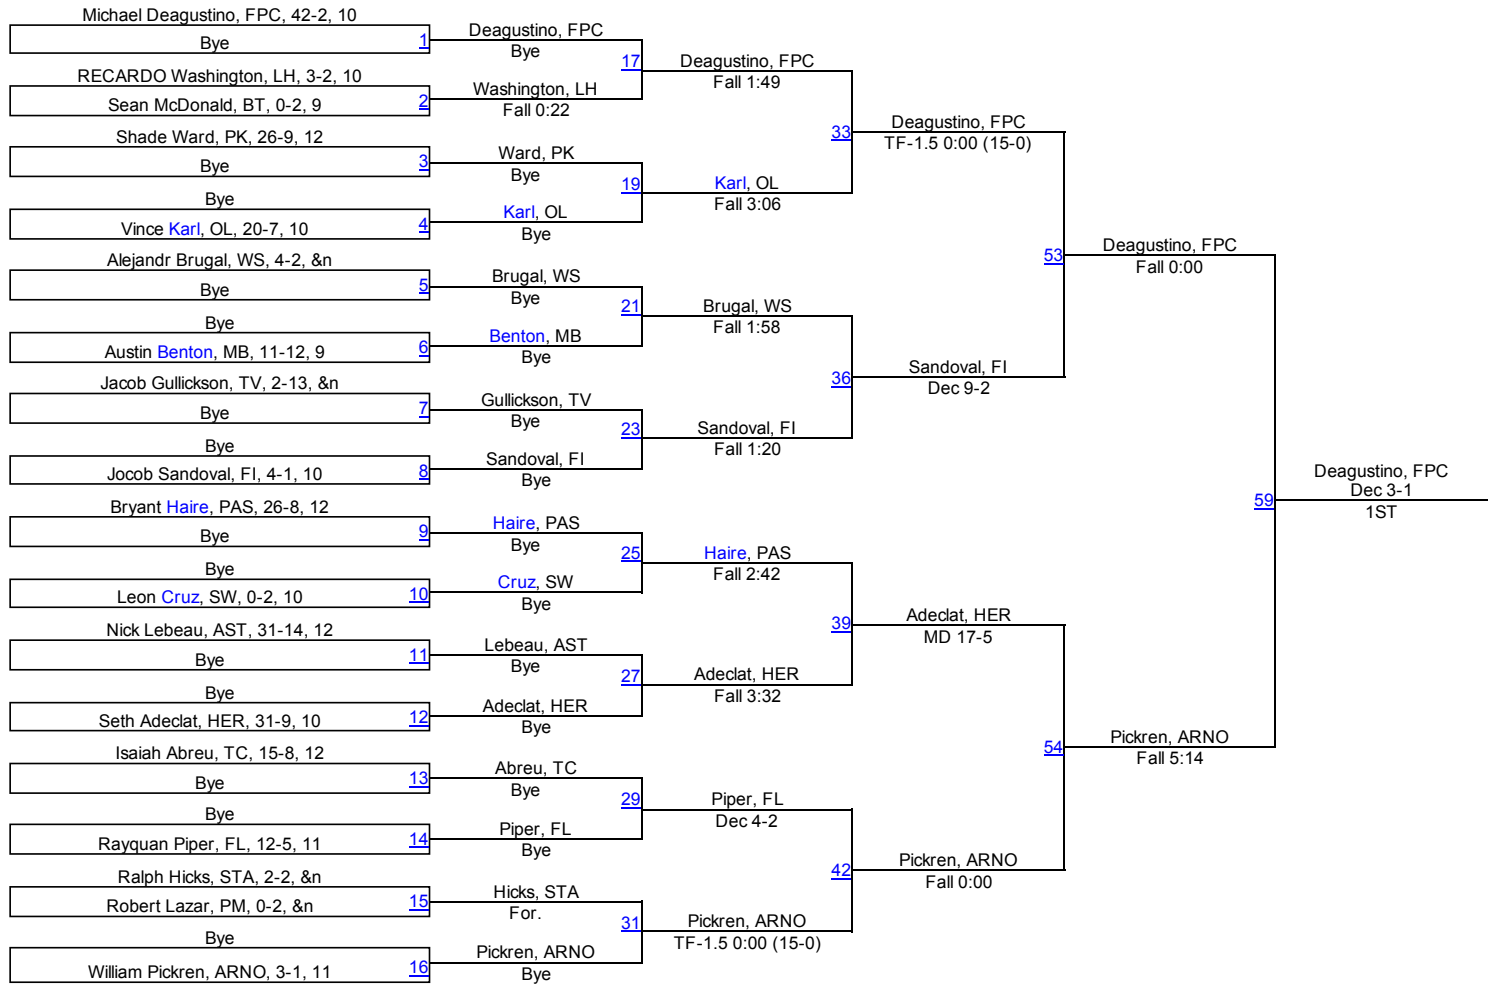

# 30th Annual Flagler Rotary Tournament

# 30th Annual Flagler Rotary Tournament

113

# 30th Annual Flagler Rotary Tournament

120