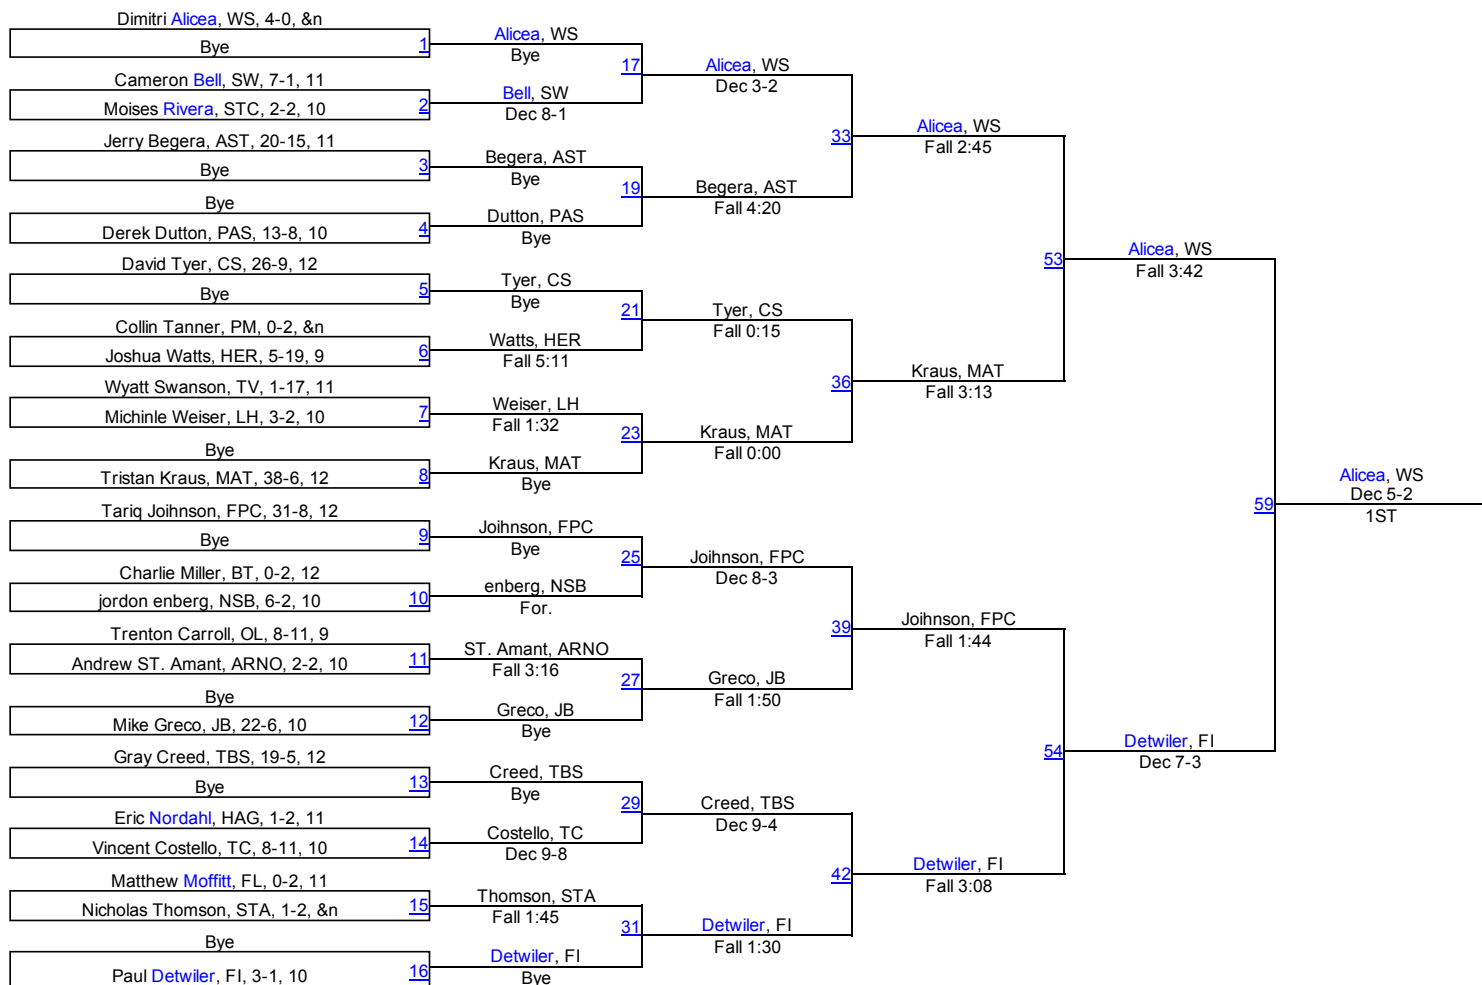

30th Annual Flagler Rotary Tournament

138