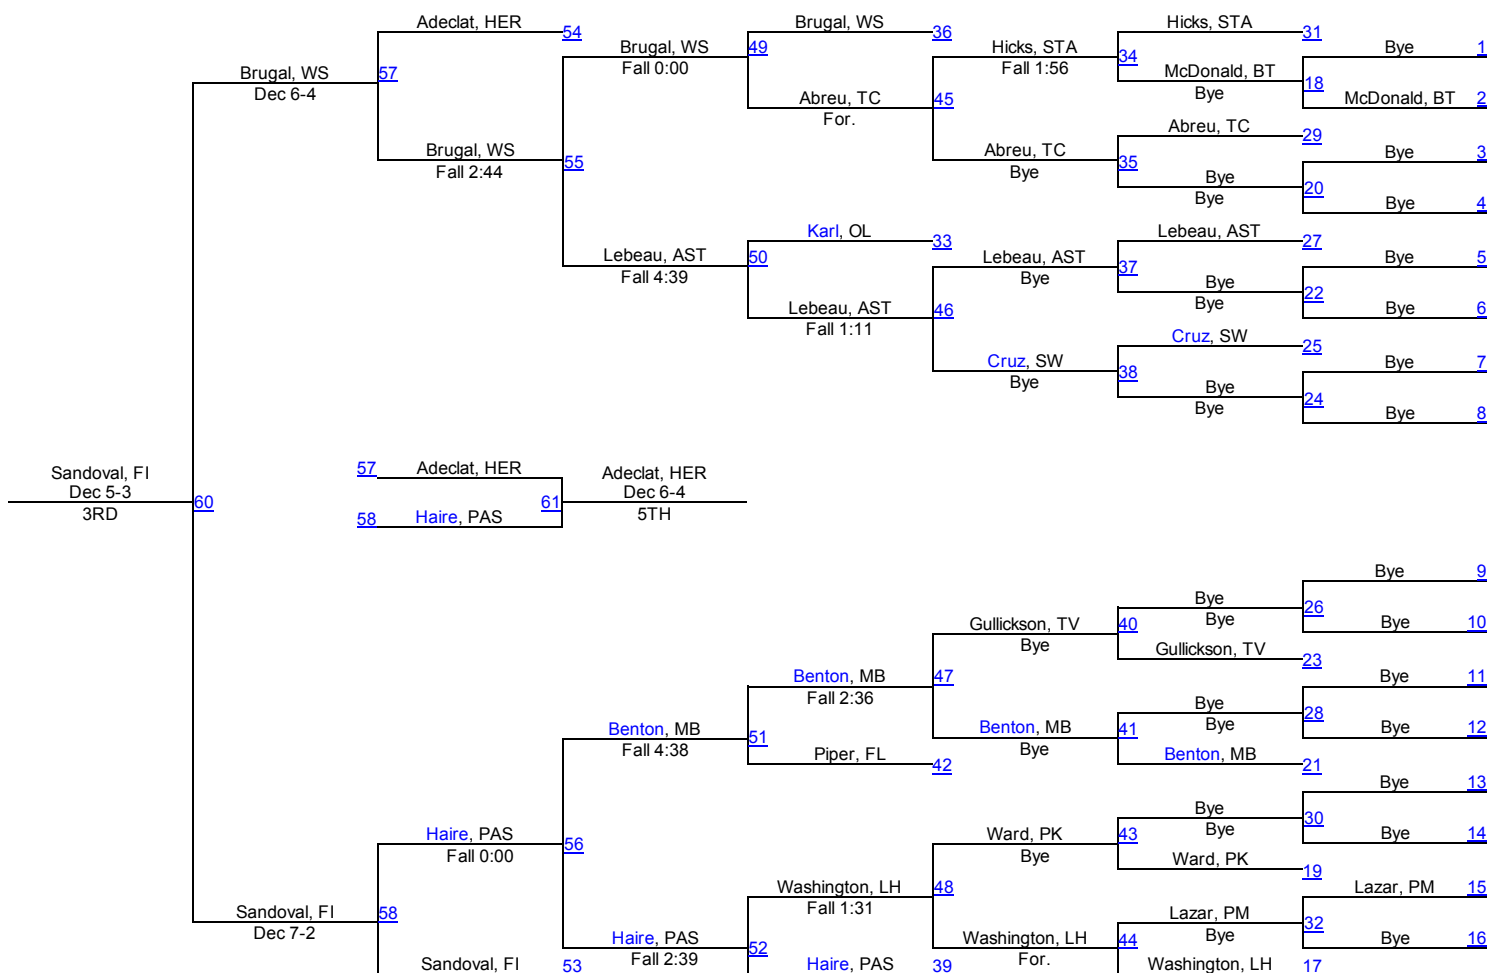

# 30th Annual Flagler Rotary Tournament

# 30th Annual Flagler Rotary Tournament

113

# 30th Annual Flagler Rotary Tournament

120