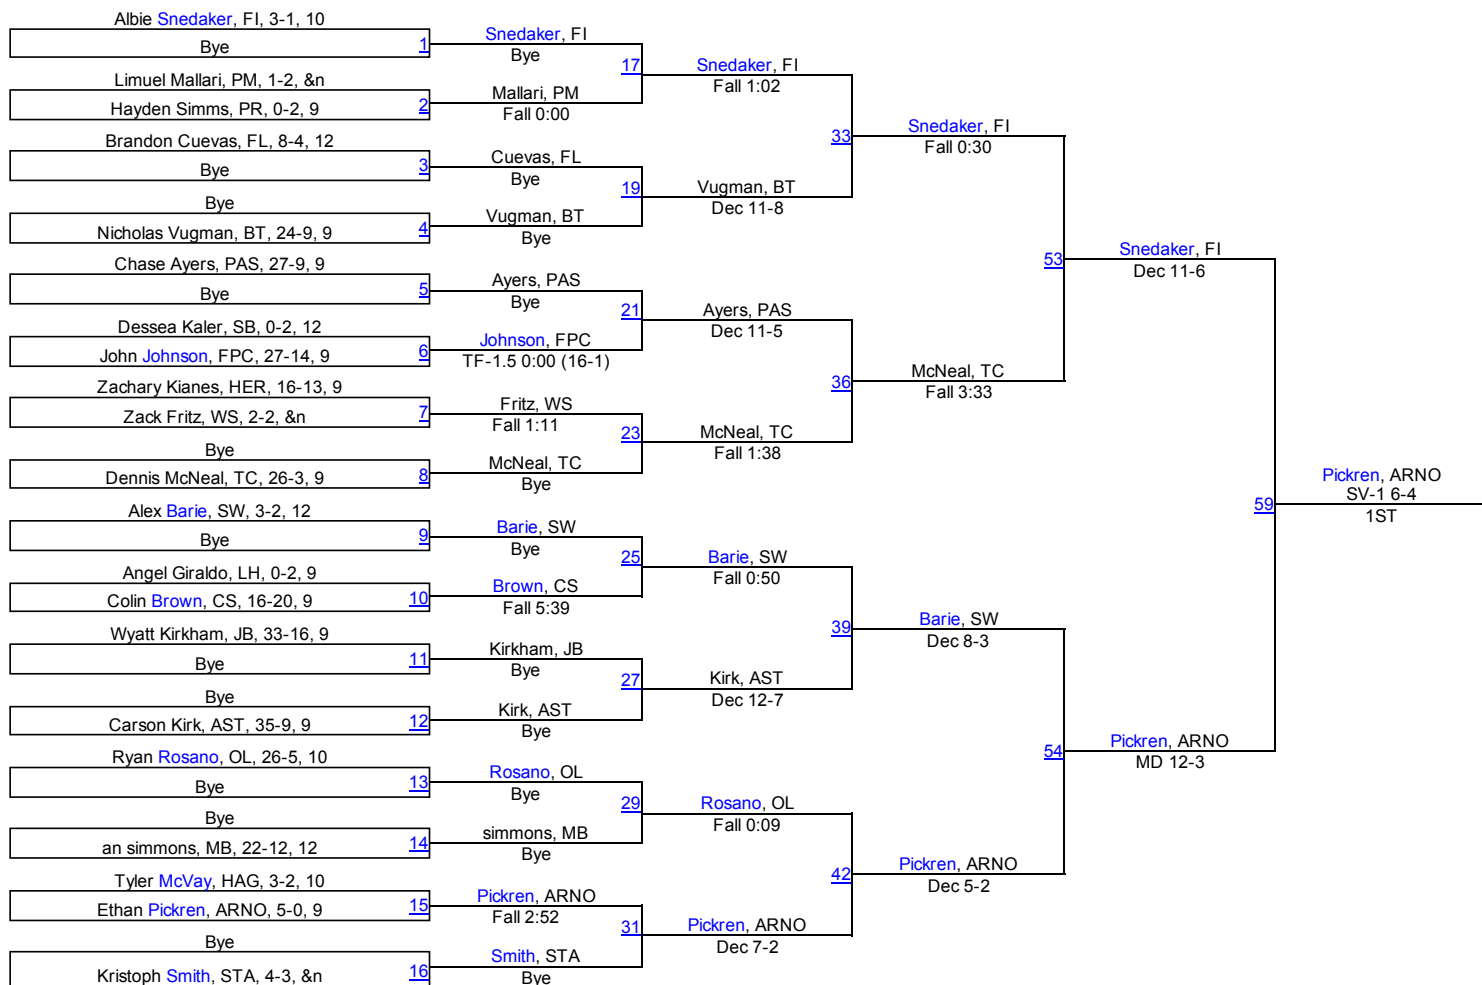

## Team Scores

1.	Fleming Island	237.0
2.	Flagler Palm Coast	233.0
2.	Winter Springs	233.0
4.	Jensen Beach	191.5
5.	Arnold	161.5
6.	Pasco	126.0
7.	Matanzas	95.0
8.	Treasure Coast	87.0
9.	Middelburg	86.0
10.	Astronaut	79.0
11.	Sandalwood	77.0
12.	St. Cloud	74.0
13.	Creekside	72.0
14.	Bartram Trails	62.0
15.	Lake Howell	59.0
16.	The Bolles School	55.0
17.	Oakleaf	54.0
18.	Heritage	50.0
19.	Hagerty	49.5
20.	Fletcher	48.0
21.	Pedro Menedez	41.0
22.	New Smyrna Beach	33.5
23.	St. Augustine	28.5
24.	Pine Ridge	20.0
25.	Seabreeze	9.0
26.	Palatka	6.0
27.	Titusville	0.0

# 30th Annual Flagler Rotary Tournament