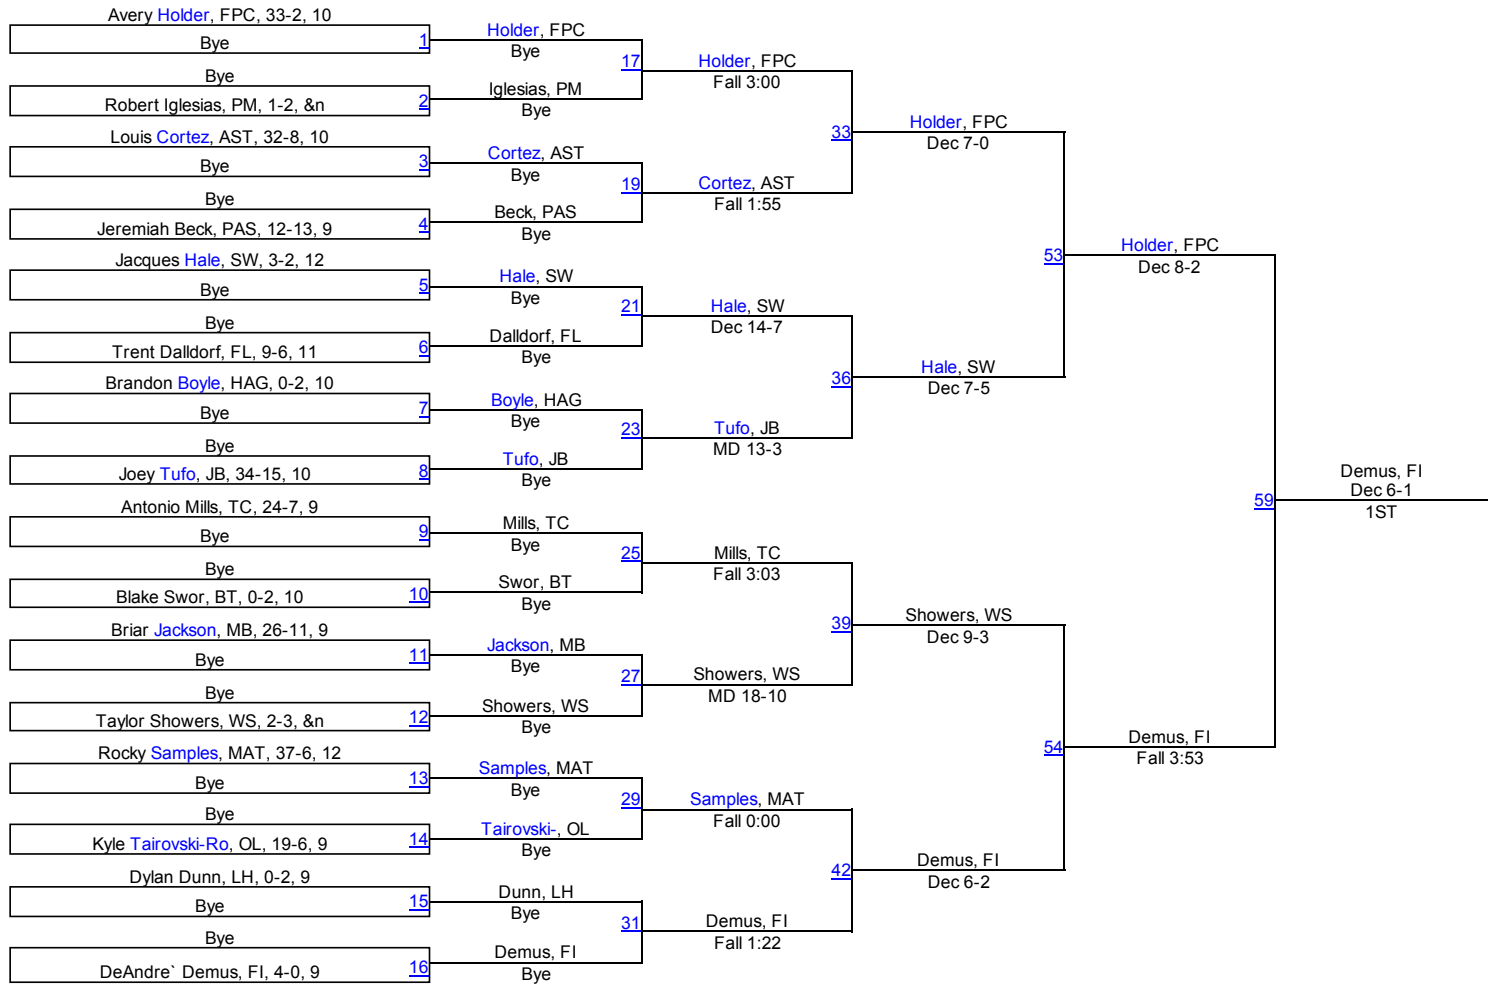

30th Annual Flagler Rotary Tournament