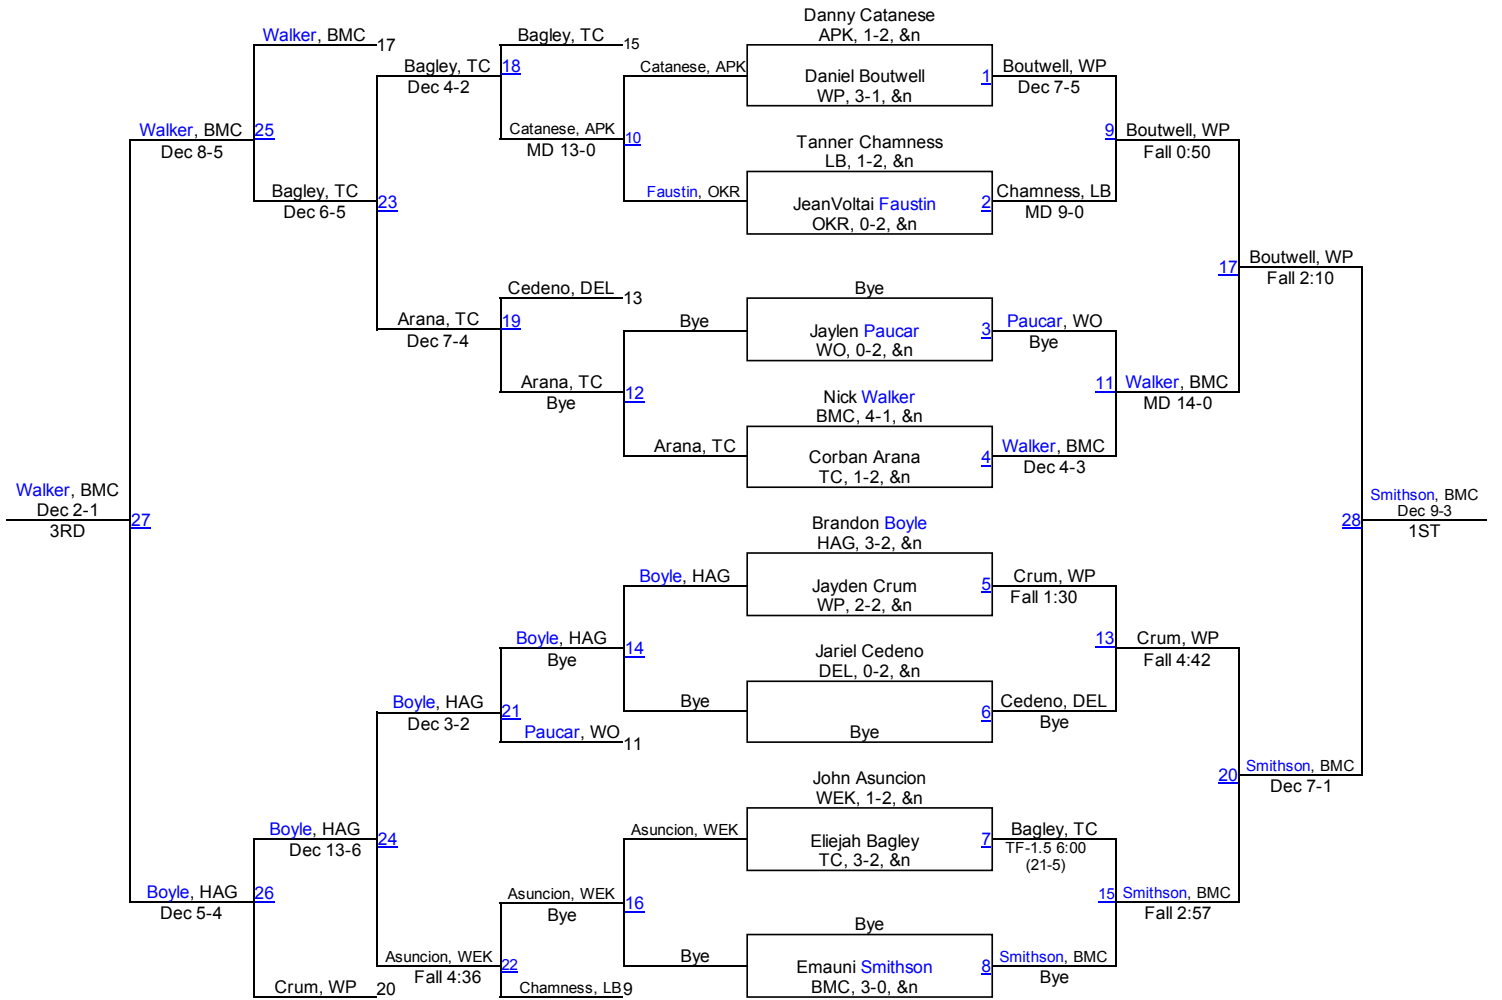

Team Scores

1.	Bishop Moore Catholic	177.0
2.	Timber Creek	131.5
3.	Miami Coral Park	126.0
4.	Hagerty	114.0
5.	Apopka	103.0
6.	West Port	94.5
7.	Dr. Phillips	78.0
7.	West Orange	78.0
9.	Wekiva	55.0
10.	Oakridge	54.5
11.	Lake Brantley	45.0
12.	Evans	19.0
13.	Deltona	16.0

Michael P. Hutchin`s Invitational

106

Michael P. Hutchin's Invitational

113

Michael P. Hutchin`s Invitational

120

Michael P. Hutchin`s Invitational

126