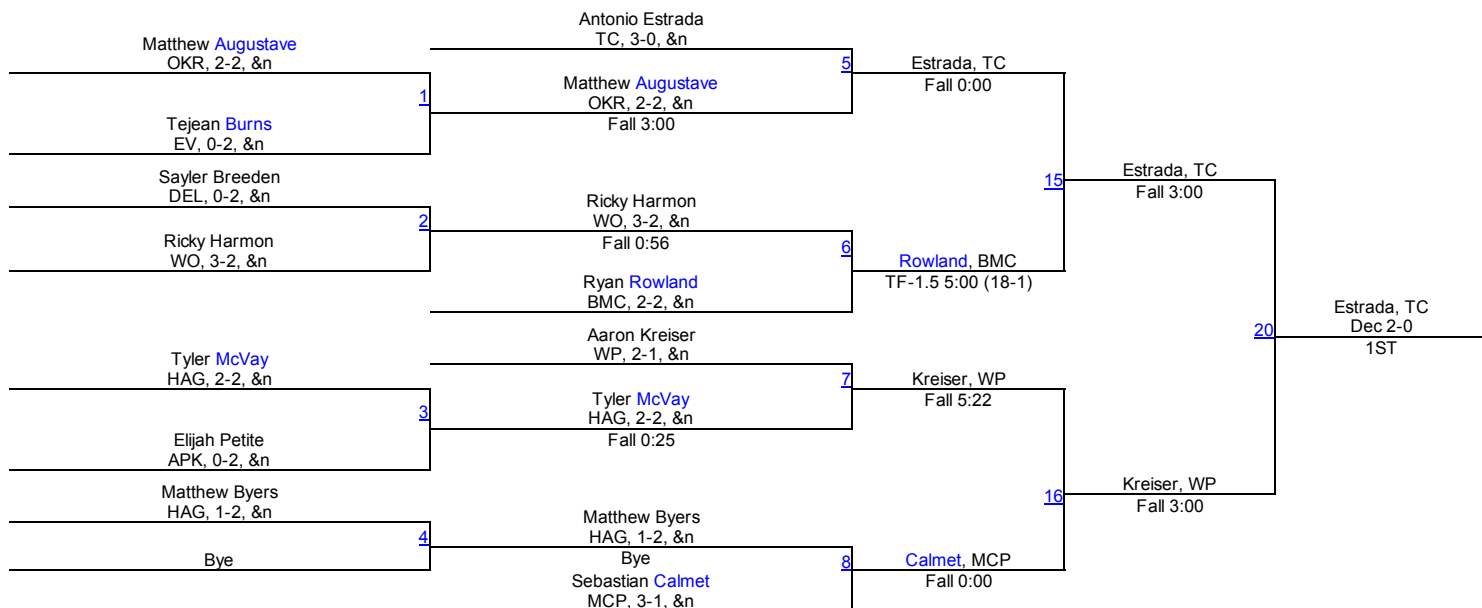

Team Scores

1.	Bishop Moore Catholic	177.0
2.	Timber Creek	131.5
3.	Miami Coral Park	126.0
4.	Hagerty	114.0
5.	Apopka	103.0
6.	West Port	94.5
7.	Dr. Phillips	78.0
7.	West Orange	78.0
9.	Wekiva	55.0
10.	Oakridge	54.5
11.	Lake Brantley	45.0
12.	Evans	19.0
13.	Deltona	16.0

Michael P. Hutchin`s Invitational

106