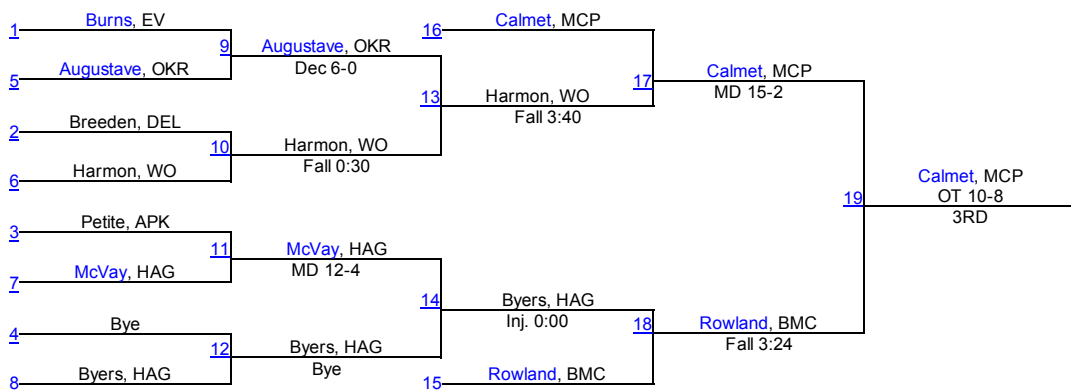

Team Scores

1.	Bishop Moore Catholic	177.0
2.	Timber Creek	131.5
3.	Miami Coral Park	126.0
4.	Hagerty	114.0
5.	Apopka	103.0
6.	West Port	94.5
7.	Dr. Phillips	78.0
7.	West Orange	78.0
9.	Wekiva	55.0
10.	Oakridge	54.5
11.	Lake Brantley	45.0
12.	Evans	19.0
13.	Deltona	16.0

Michael P. Hutchin`s Invitational

106