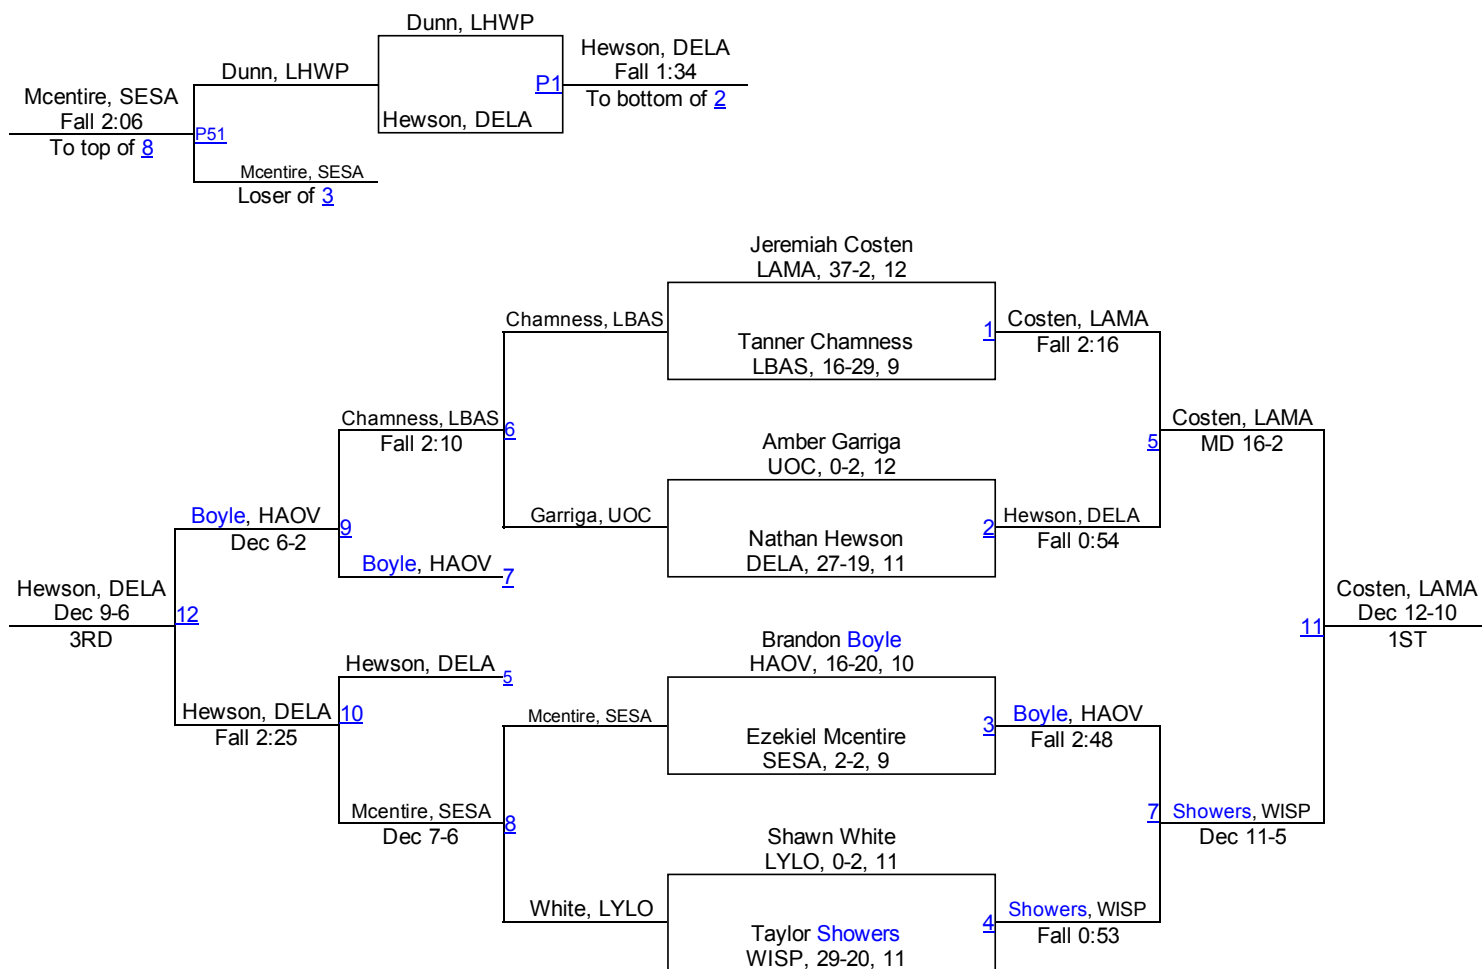

FHSAA 3A-D3