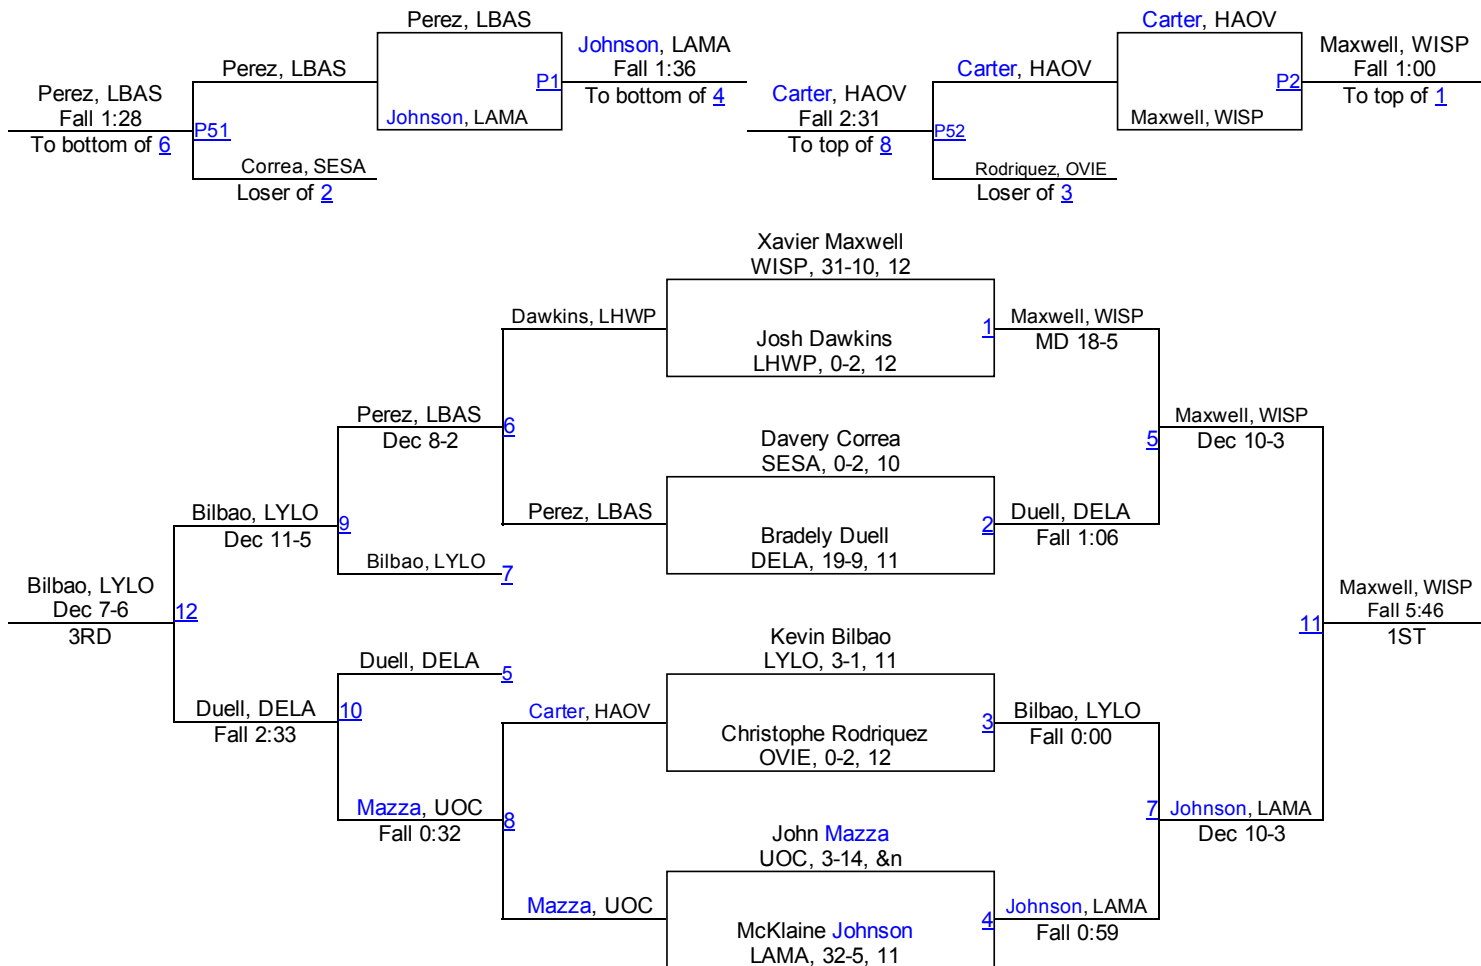

FHSAA 3A-D3

145