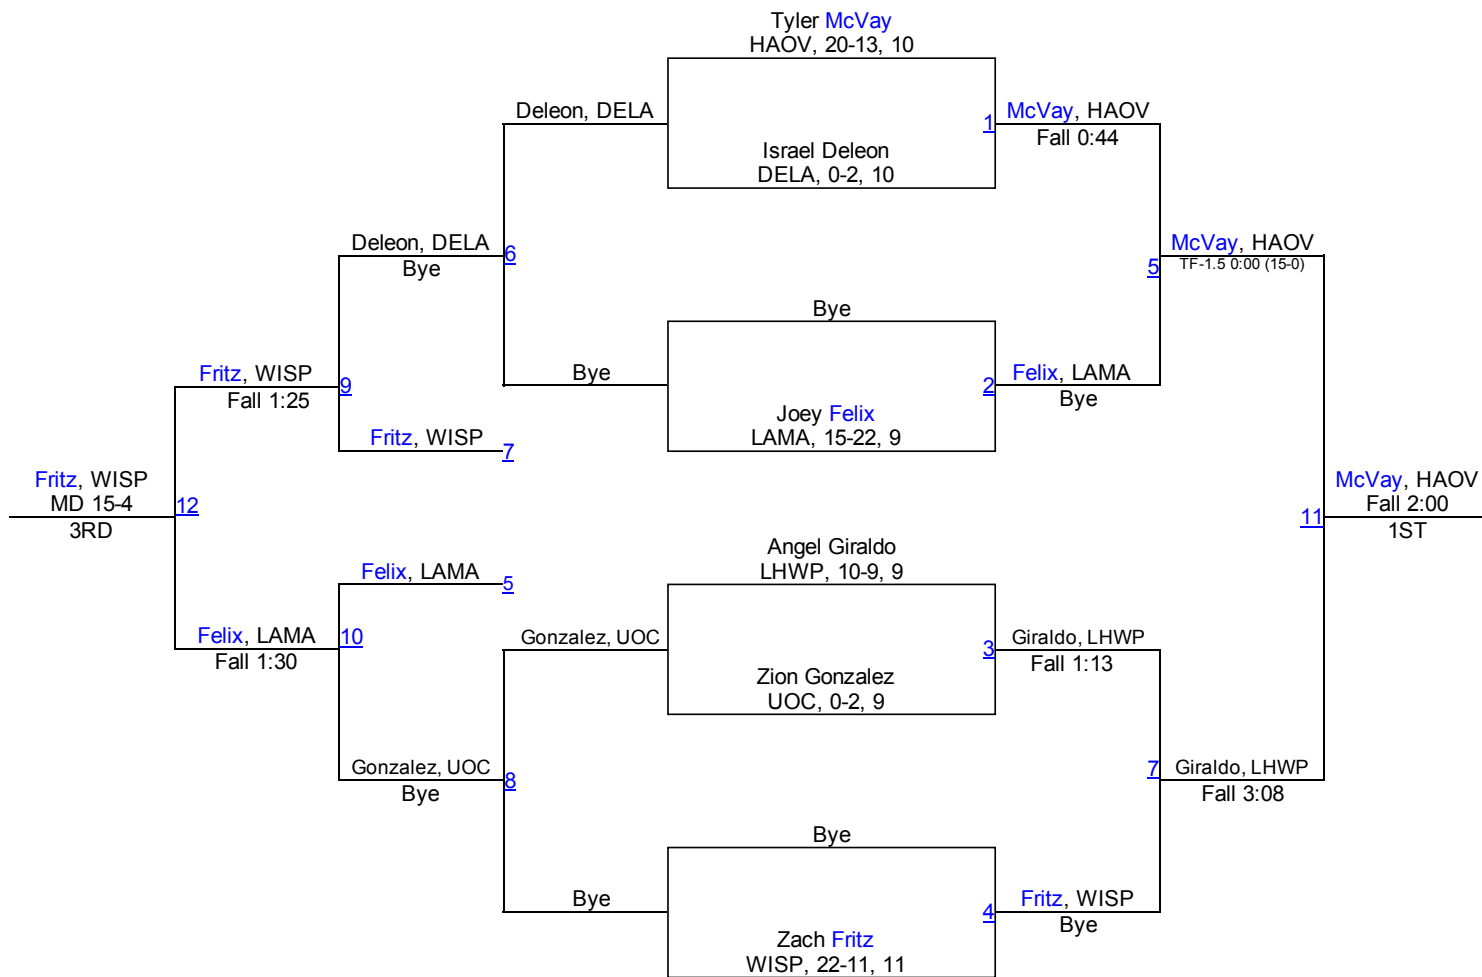

Team Scores

1.	Winter Springs	216.5
2.	Hagerty (Oviedo)	156.5
3.	Lake Mary	147.0
4.	DeLand	128.0
5.	Lyman (Longwood)	102.0
6.	Oviedo	82.0
7.	Lake Howell (Winter Park) - X	65.0
8.	Lake Brantley (Altamonte Springs)	35.5
9.	University (Orange City)	19.0
10.	Seminole (Sanford)	10.0

FHSAA 3A-D3