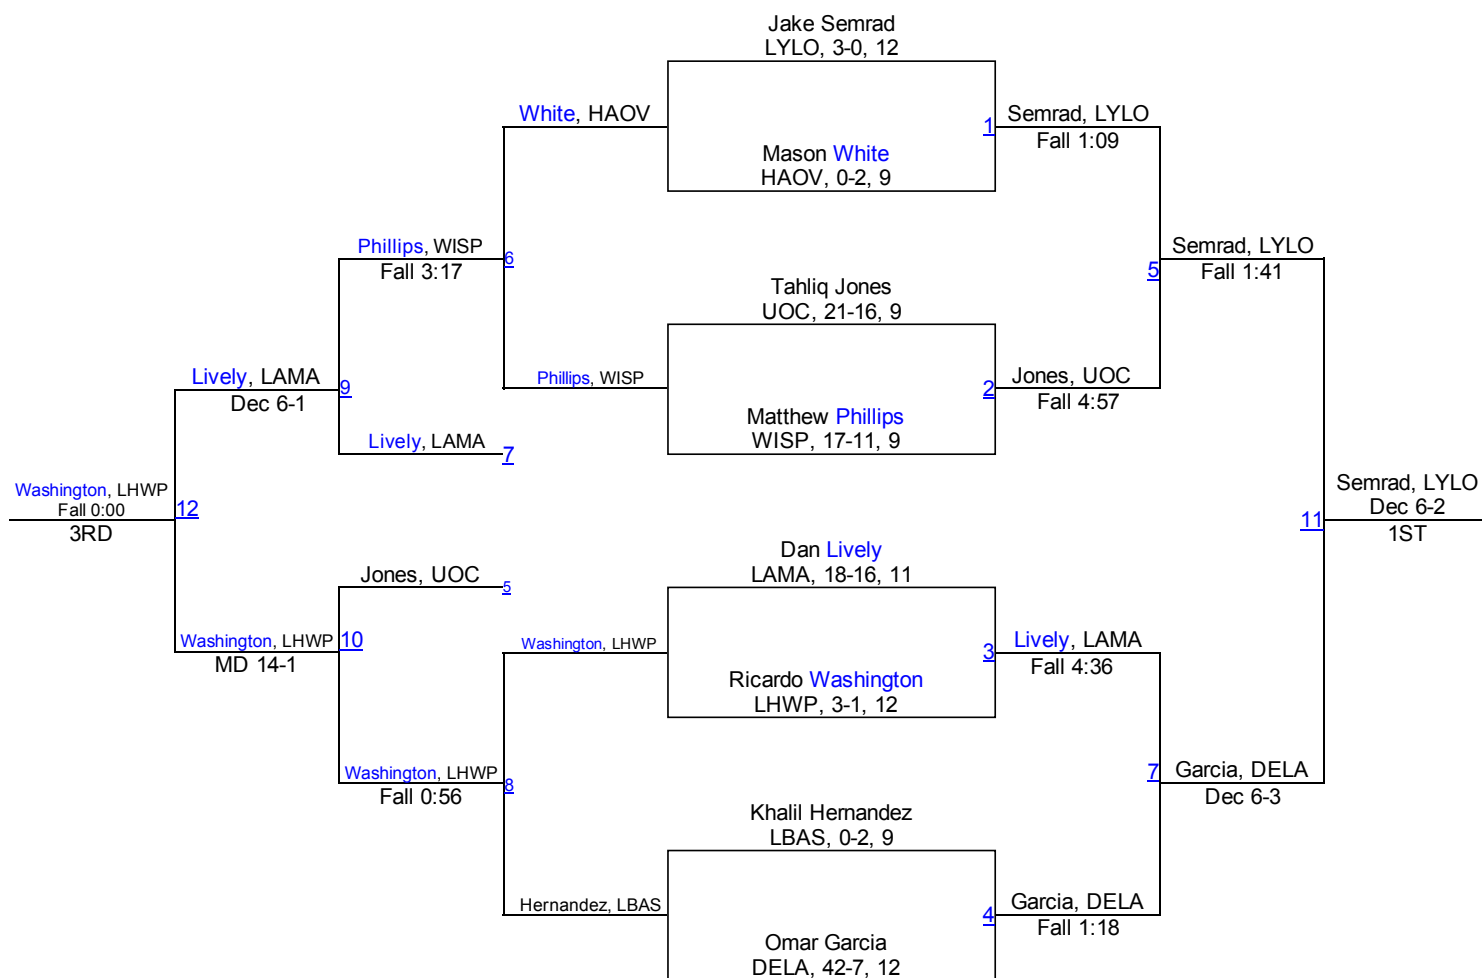

FHSAA 3A-D3

120