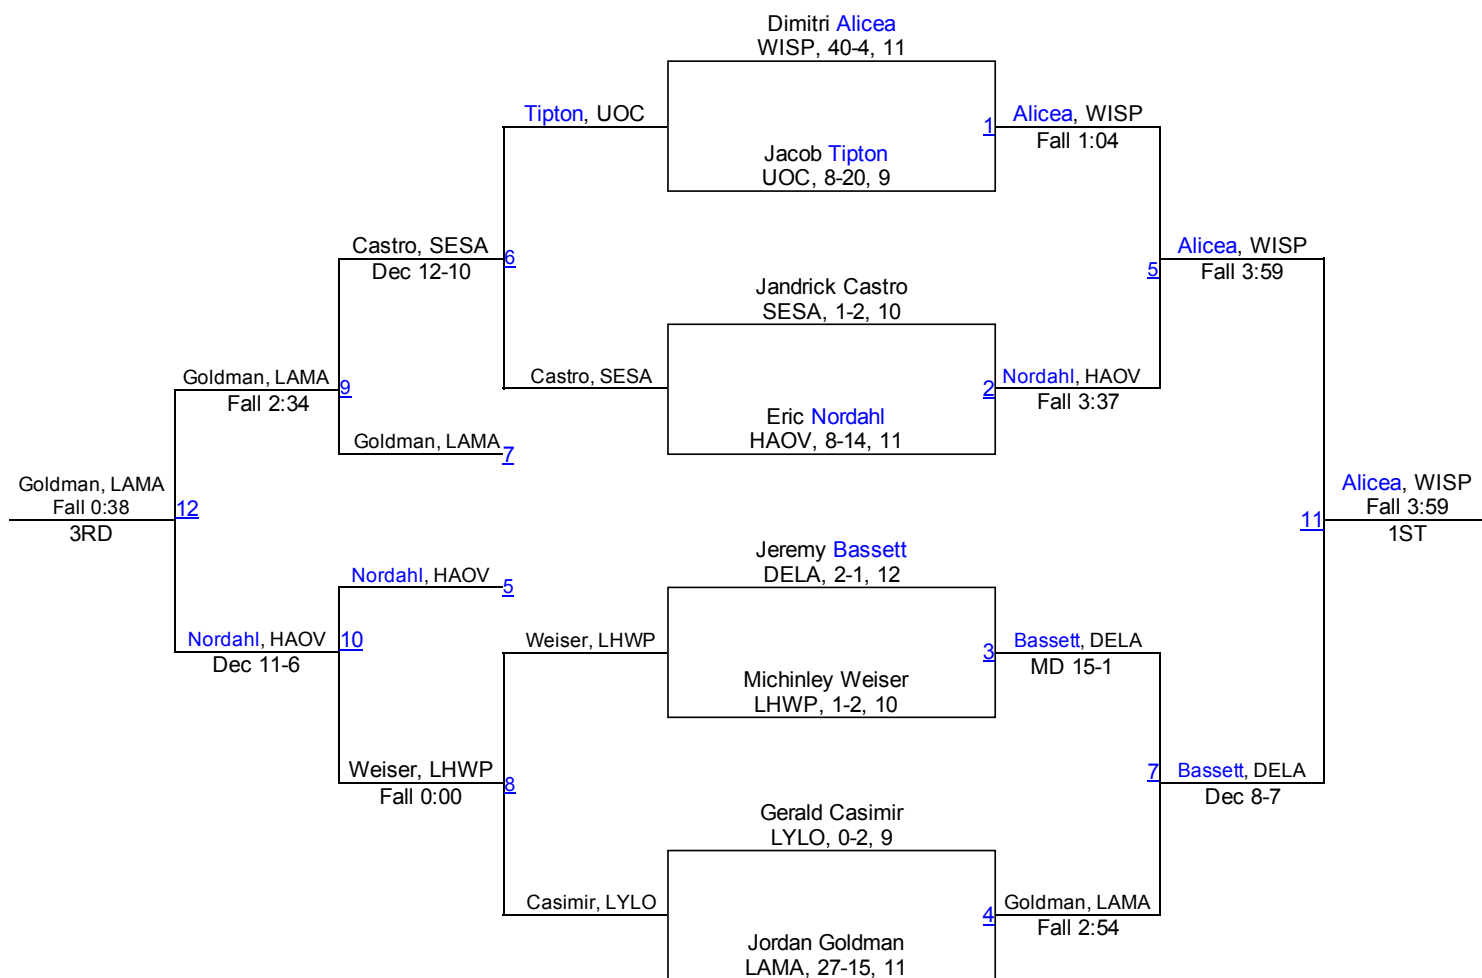

Team Scores

1.	Winter Springs	216.5
2.	Hagerty (Oviedo)	156.5
3.	Lake Mary	147.0
4.	DeLand	128.0
5.	Lyman (Longwood)	102.0
6.	Oviedo	82.0
7.	Lake Howell (Winter Park) - X	65.0
8.	Lake Brantley (Altamonte Springs)	35.5
9.	University (Orange City)	19.0
10.	Seminole (Sanford)	10.0

FHSAA 3A-D3

FHSAA 3A-D3

FHSAA 3A-D3

120

FHSAA 3A-D3

FHSAA 3A-D3

FHSAA 3A-D3

138