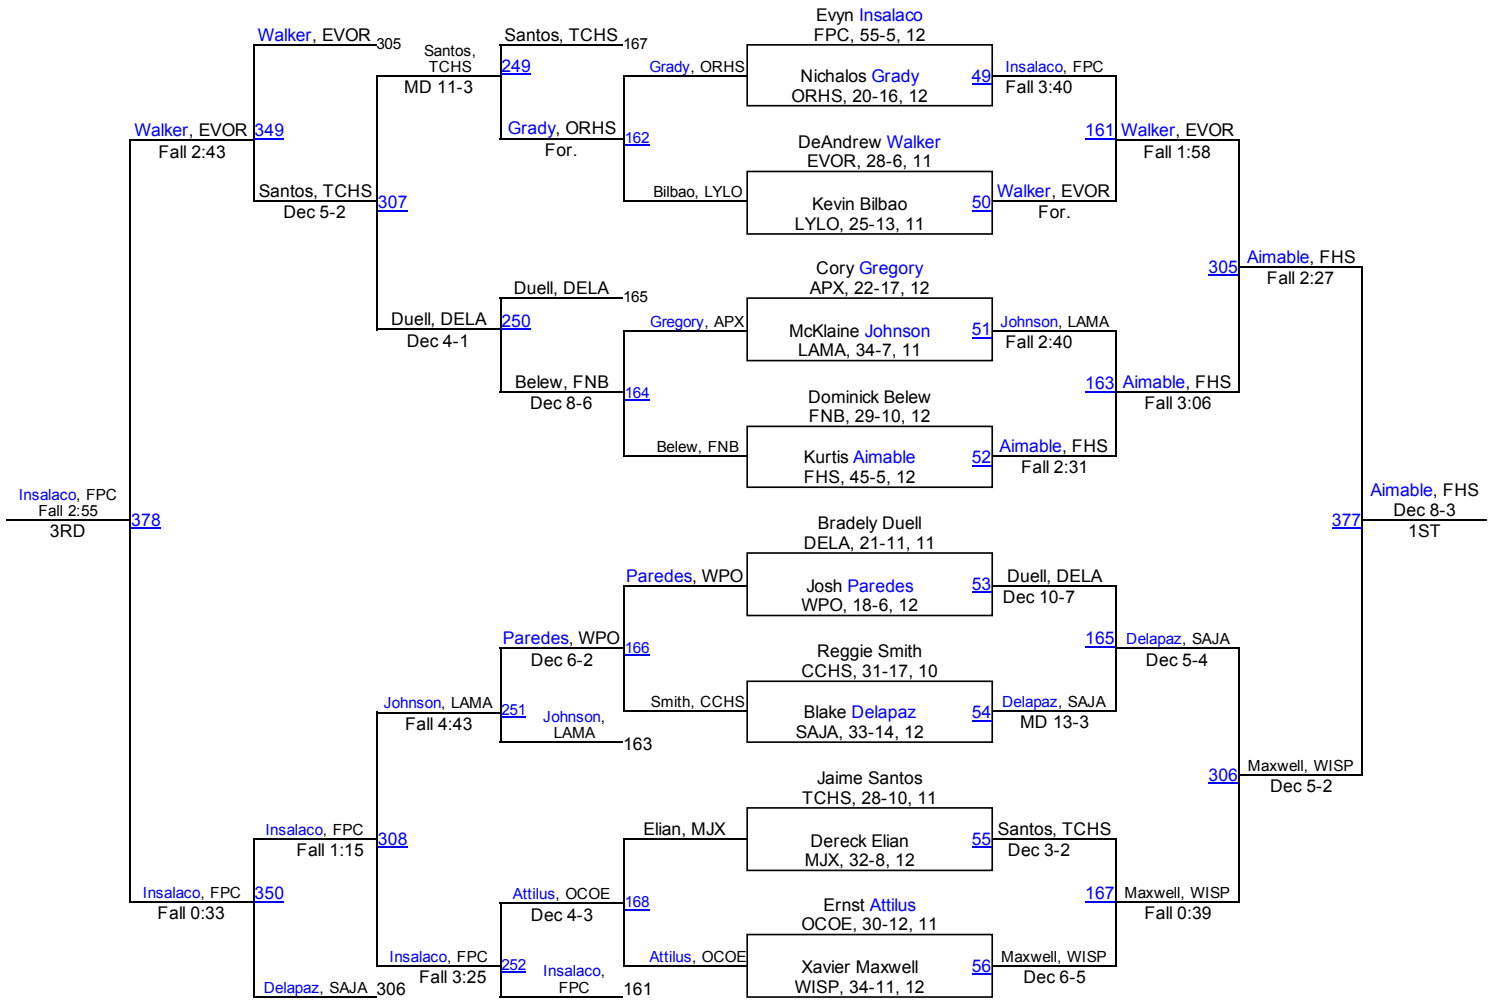

Team Scores

1.	Fleming Island (Orange Park)	187.5
2.	Winter Springs	156.0
3.	Flagler Palm Coast	150.5
4.	Freedom High School	137.0
5.	Boone High School	61.0
6.	DeLand	56.0
7.	Dr. Phillips (Orlando)	52.0
8.	Lake Mary	49.0
9.	Lyman (Longwood)	47.0
10.	Sandalwood (Jacksonville)	43.0
11.	Apopka - X	42.5
12.	Hagerty (Oviedo)	42.0
13.	Atlantic Coast (Jacksonville)	40.0
14.	Timber Creek High School	37.0
15.	Buchholz (Gainesville)	35.0
16.	Wekiva (Apopka)	32.0
17.	Oakleaf (Orange Park)	29.0
18.	West Port (Ocala)	28.0
19.	Ocoee	26.0
20.	Cypress Creek High School	24.0
21.	Oviedo	23.5
21.	West Orange (Winter Garden)	23.5
23.	Evans (Orlando)	20.0
24.	Lake Brantley (Altamonte Springs)	16.0
24.	Lake Howell (Winter Park) - X	16.0
26.	University High School	15.5
27.	Colonial High School	12.0
27.	Oak Ridge High School	12.0
29.	Robert E. Lee (Jacksonville)	11.0
30.	Edgewater (Orlando)	10.0
31.	Fletcher (Neptune Beach)	8.0
32.	Olympia (Orlando)	6.0
33.	Mandarin (Jacksonville) - X	3.0
34.	Winter Park High School	1.0
35.	First Coast (Jacksonville)	0.0
35.	University (Orange City)	0.0

FHSAA 3A-R1

FHSAA 3A-R1

120

FHSAA 3A-R1

FHSAA 3A-R1

145

FHSAA 3A-R1

FHSAA 3A-R1