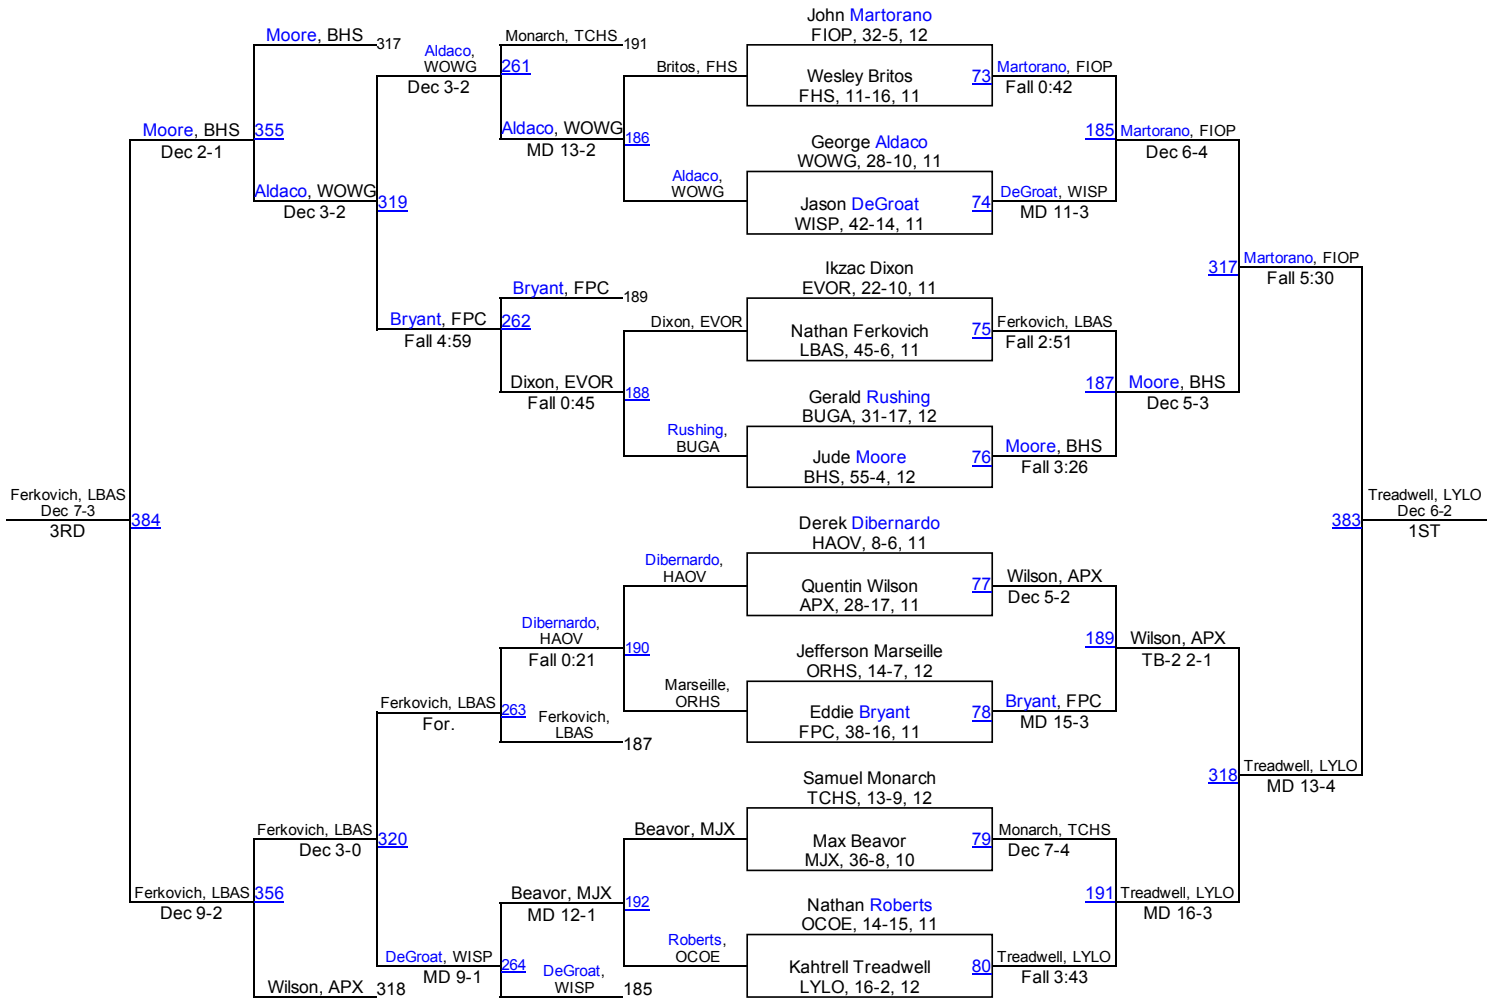

FHSAA 3A-R1