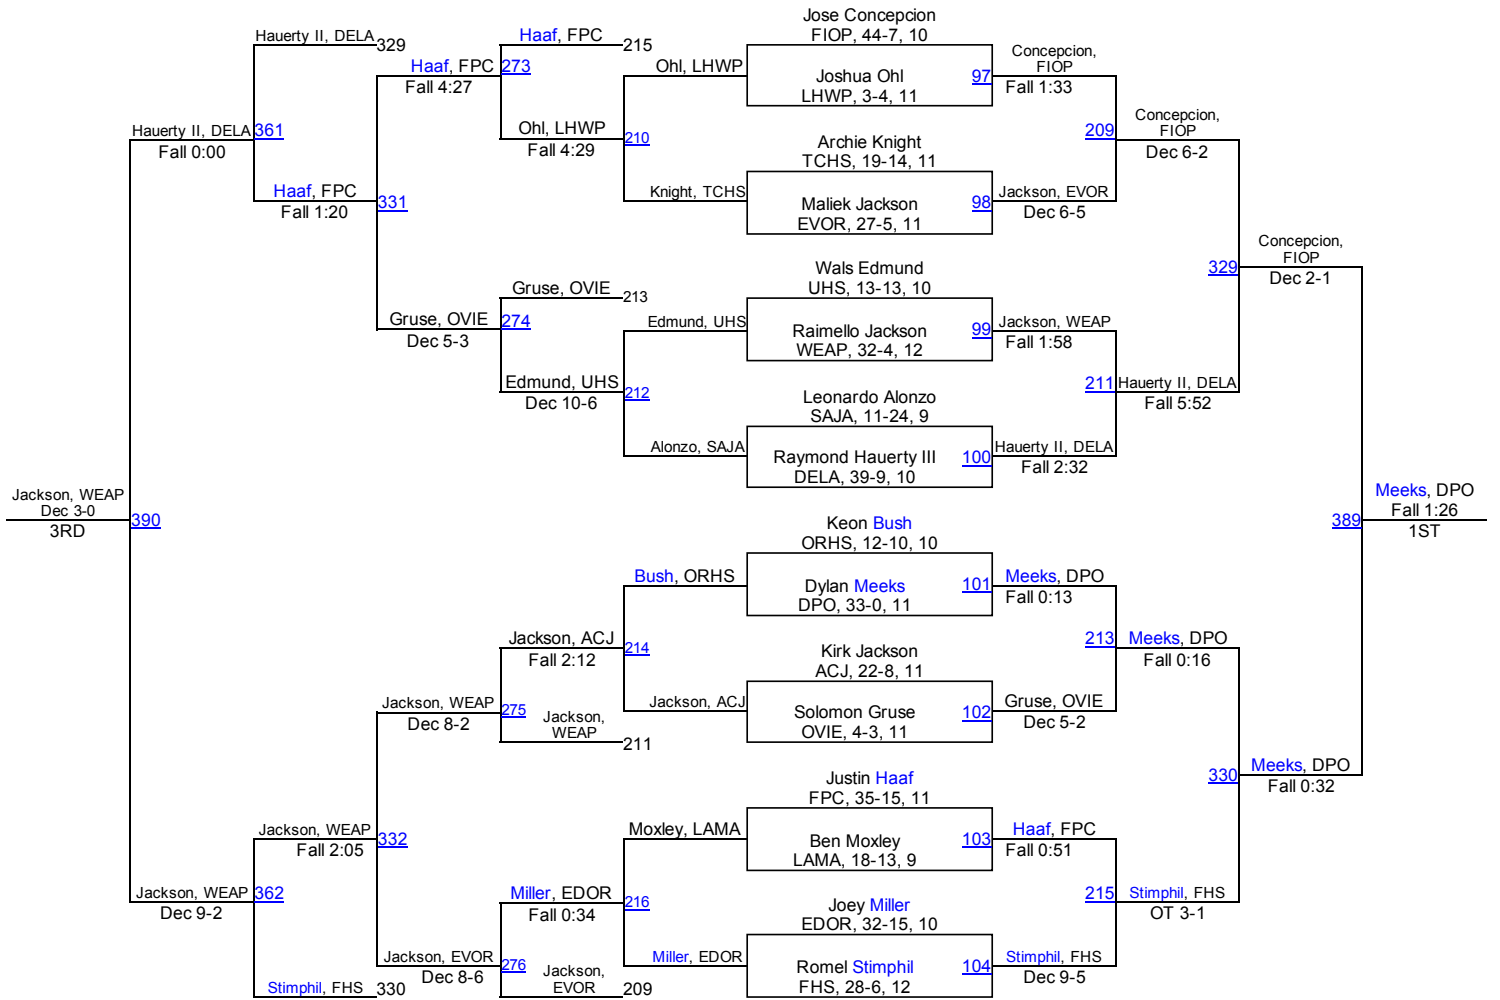

Team Scores

1.	Fleming Island (Orange Park)	187.5
2.	Winter Springs	156.0
3.	Flagler Palm Coast	150.5
4.	Freedom High School	137.0
5.	Boone High School	61.0
6.	DeLand	56.0
7.	Dr. Phillips (Orlando)	52.0
8.	Lake Mary	49.0
9.	Lyman (Longwood)	47.0
10.	Sandalwood (Jacksonville)	43.0
11.	Apopka - X	42.5
12.	Hagerty (Oviedo)	42.0
13.	Atlantic Coast (Jacksonville)	40.0
14.	Timber Creek High School	37.0
15.	Buchholz (Gainesville)	35.0
16.	Wekiva (Apopka)	32.0
17.	Oakleaf (Orange Park)	29.0
18.	West Port (Ocala)	28.0
19.	Ocoee	26.0
20.	Cypress Creek High School	24.0
21.	Oviedo	23.5
21.	West Orange (Winter Garden)	23.5
23.	Evans (Orlando)	20.0
24.	Lake Brantley (Altamonte Springs)	16.0
24.	Lake Howell (Winter Park) - X	16.0
26.	University High School	15.5
27.	Colonial High School	12.0
27.	Oak Ridge High School	12.0
29.	Robert E. Lee (Jacksonville)	11.0
30.	Edgewater (Orlando)	10.0
31.	Fletcher (Neptune Beach)	8.0
32.	Olympia (Orlando)	6.0
33.	Mandarin (Jacksonville) - X	3.0
34.	Winter Park High School	1.0
35.	First Coast (Jacksonville)	0.0
35.	University (Orange City)	0.0

FHSAA 3A-R1

FHSAA 3A-R1

182

FHSAA 3A-R1

FHSAA 3A-R1

220

FHSAA 3A-R1

285