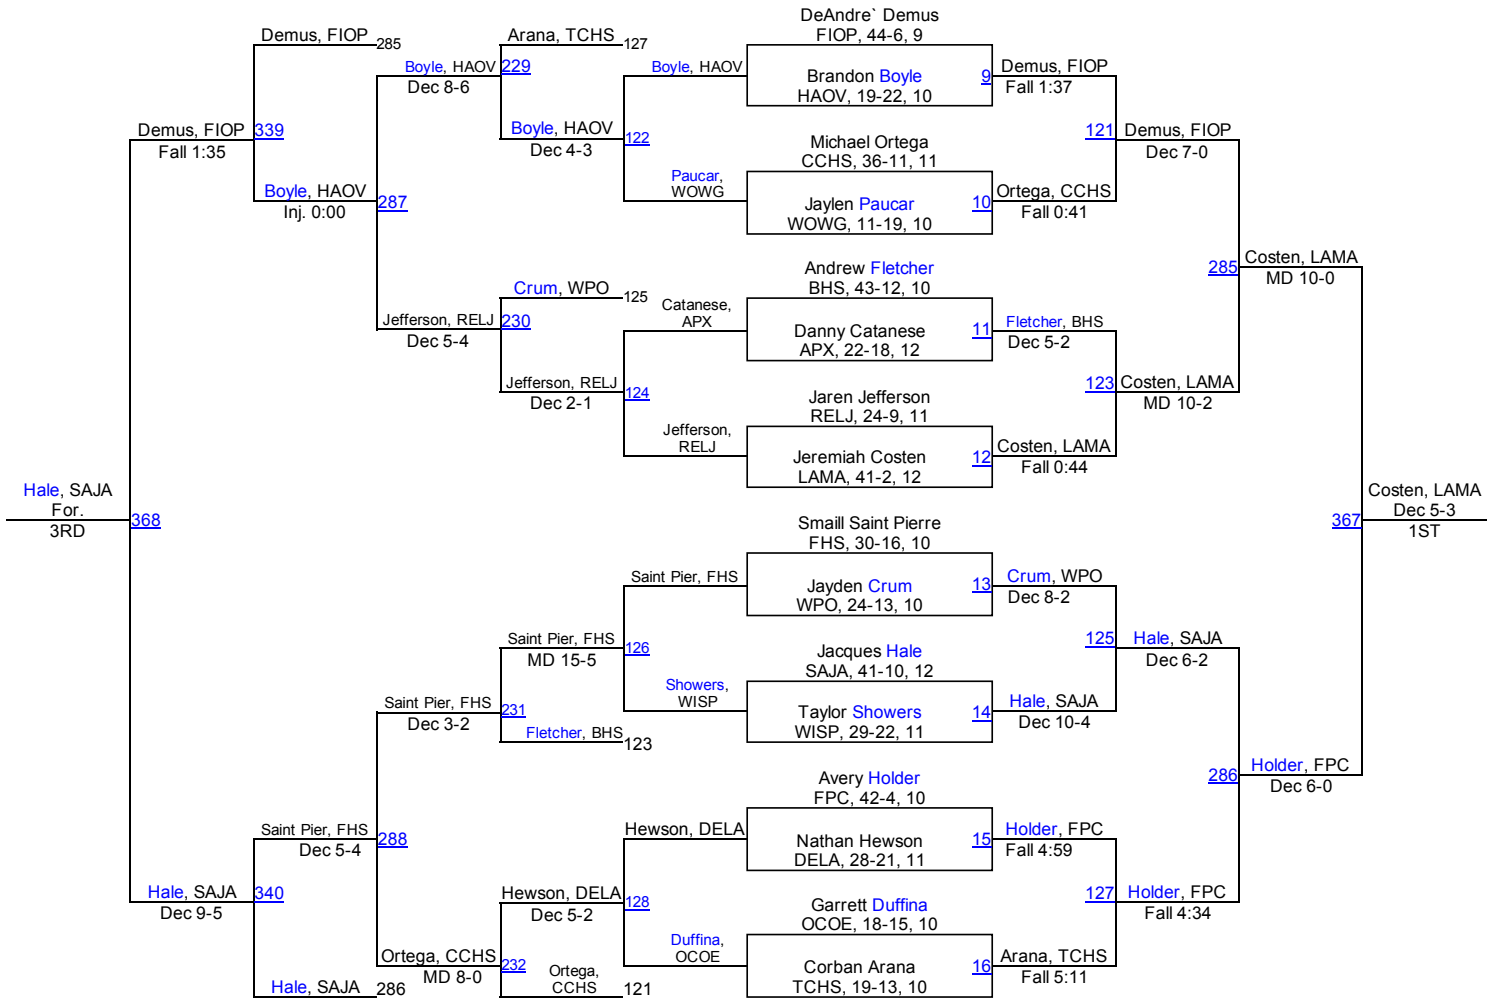

Team Scores

1.	Fleming Island (Orange Park)	187.5
2.	Winter Springs	156.0
3.	Flagler Palm Coast	150.5
4.	Freedom High School	137.0
5.	Boone High School	61.0
6.	DeLand	56.0
7.	Dr. Phillips (Orlando)	52.0
8.	Lake Mary	49.0
9.	Lyman (Longwood)	47.0
10.	Sandalwood (Jacksonville)	43.0
11.	Apopka - X	42.5
12.	Hagerty (Oviedo)	42.0
13.	Atlantic Coast (Jacksonville)	40.0
14.	Timber Creek High School	37.0
15.	Buchholz (Gainesville)	35.0
16.	Wekiva (Apopka)	32.0
17.	Oakleaf (Orange Park)	29.0
18.	West Port (Ocala)	28.0
19.	Ocoee	26.0
20.	Cypress Creek High School	24.0
21.	Oviedo	23.5
21.	West Orange (Winter Garden)	23.5
23.	Evans (Orlando)	20.0
24.	Lake Brantley (Altamonte Springs)	16.0
24.	Lake Howell (Winter Park) - X	16.0
26.	University High School	15.5
27.	Colonial High School	12.0
27.	Oak Ridge High School	12.0
29.	Robert E. Lee (Jacksonville)	11.0
30.	Edgewater (Orlando)	10.0
31.	Fletcher (Neptune Beach)	8.0
32.	Olympia (Orlando)	6.0
33.	Mandarin (Jacksonville) - X	3.0
34.	Winter Park High School	1.0
35.	First Coast (Jacksonville)	0.0
35.	University (Orange City)	0.0

FHSAA 3A-R1

FHSAA 3A-R1

120

FHSAA 3A-R1

FHSAA 3A-R1

145

FHSAA 3A-R1

FHSAA 3A-R1