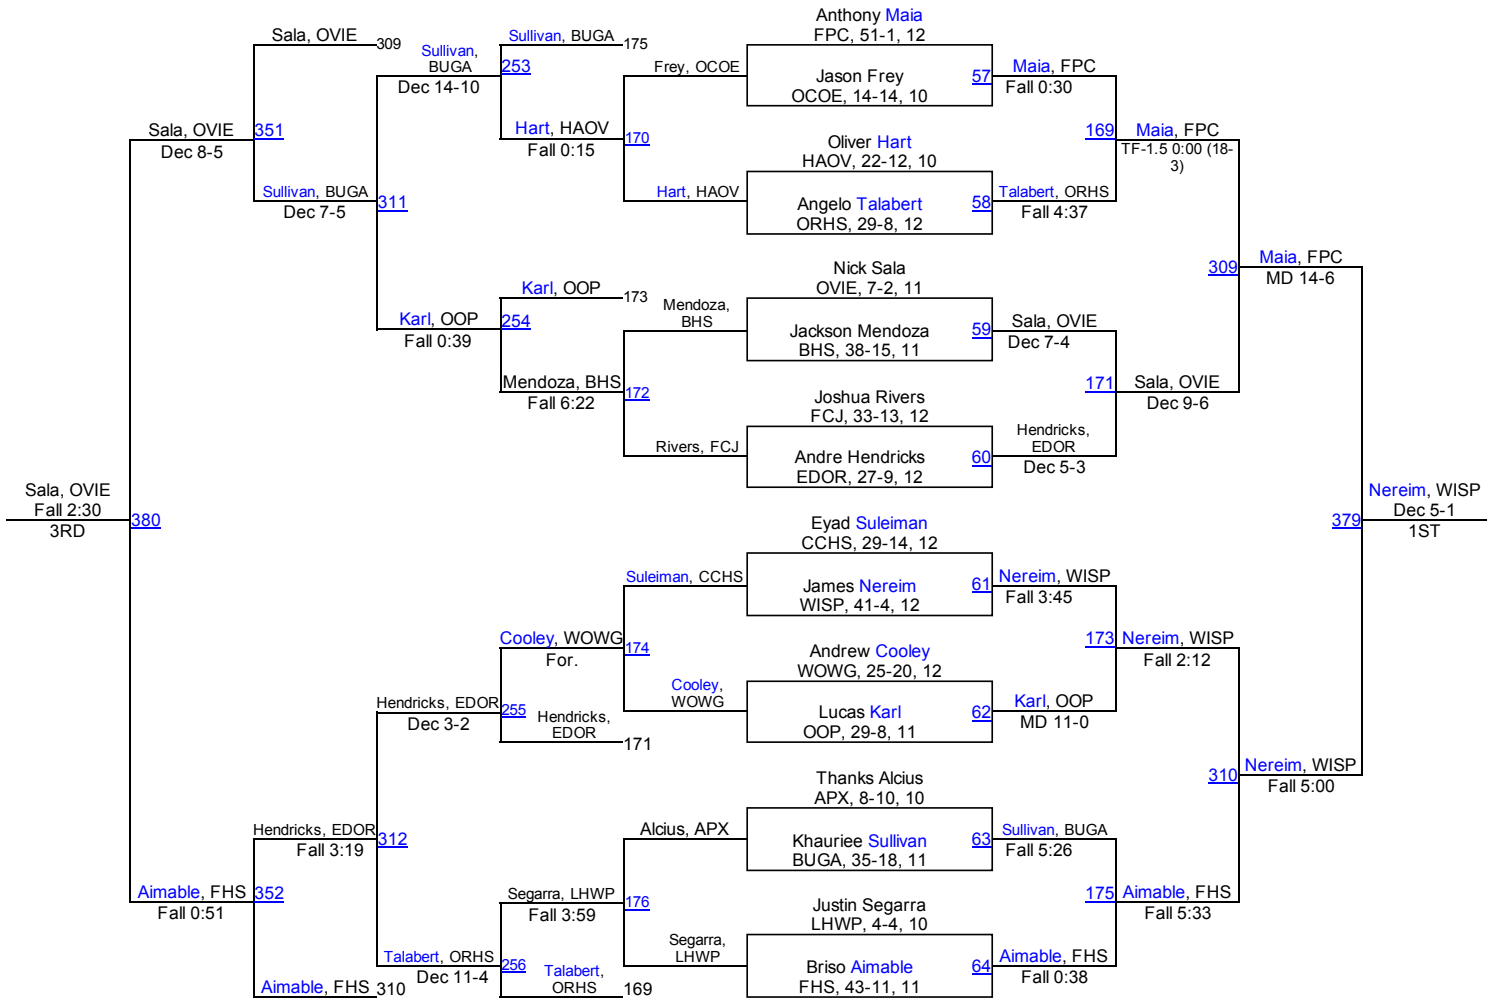

Team Scores

1.	Fleming Island (Orange Park)	187.5
2.	Winter Springs	156.0
3.	Flagler Palm Coast	150.5
4.	Freedom High School	137.0
5.	Boone High School	61.0
6.	DeLand	56.0
7.	Dr. Phillips (Orlando)	52.0
8.	Lake Mary	49.0
9.	Lyman (Longwood)	47.0
10.	Sandalwood (Jacksonville)	43.0
11.	Apopka - X	42.5
12.	Hagerty (Oviedo)	42.0
13.	Atlantic Coast (Jacksonville)	40.0
14.	Timber Creek High School	37.0
15.	Buchholz (Gainesville)	35.0
16.	Wekiva (Apopka)	32.0
17.	Oakleaf (Orange Park)	29.0
18.	West Port (Ocala)	28.0
19.	Ocoee	26.0
20.	Cypress Creek High School	24.0
21.	Oviedo	23.5
21.	West Orange (Winter Garden)	23.5
23.	Evans (Orlando)	20.0
24.	Lake Brantley (Altamonte Springs)	16.0
24.	Lake Howell (Winter Park) - X	16.0
26.	University High School	15.5
27.	Colonial High School	12.0
27.	Oak Ridge High School	12.0
29.	Robert E. Lee (Jacksonville)	11.0
30.	Edgewater (Orlando)	10.0
31.	Fletcher (Neptune Beach)	8.0
32.	Olympia (Orlando)	6.0
33.	Mandarin (Jacksonville) - X	3.0
34.	Winter Park High School	1.0
35.	First Coast (Jacksonville)	0.0
35.	University (Orange City)	0.0

FHSAA 3A-R1

FHSAA 3A-R1

120

FHSAA 3A-R1

FHSAA 3A-R1

145

FHSAA 3A-R1

FHSAA 3A-R1