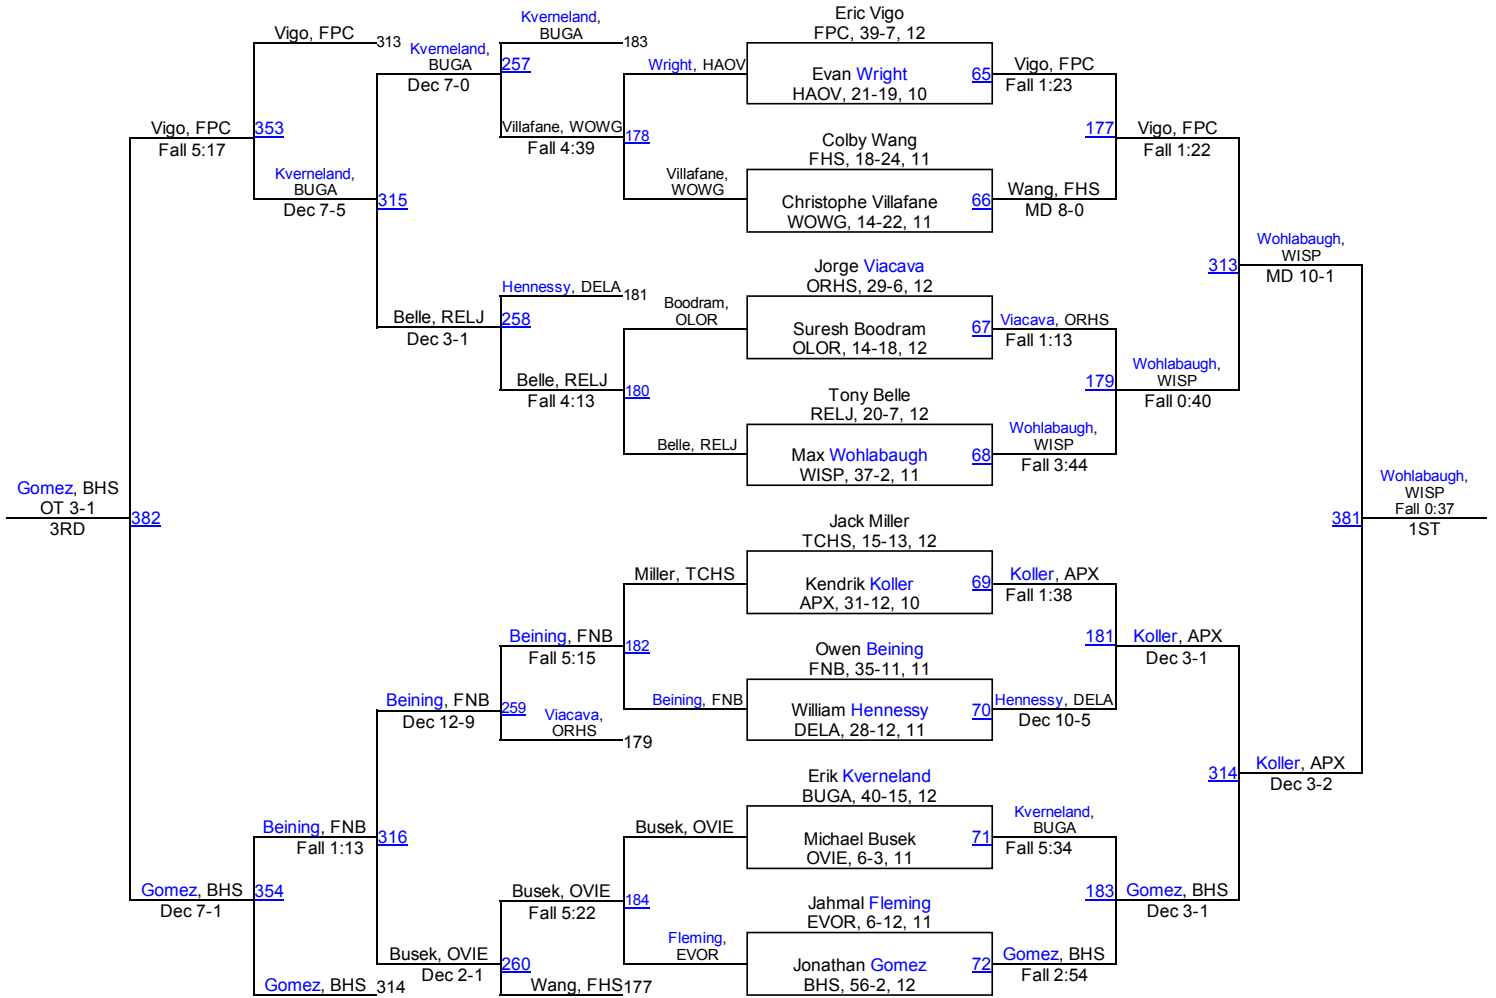

Team Scores

1.	Fleming Island (Orange Park)	187.5
2.	Winter Springs	156.0
3.	Flagler Palm Coast	150.5
4.	Freedom High School	137.0
5.	Boone High School	61.0
6.	DeLand	56.0
7.	Dr. Phillips (Orlando)	52.0
8.	Lake Mary	49.0
9.	Lyman (Longwood)	47.0
10.	Sandalwood (Jacksonville)	43.0
11.	Apopka - X	42.5
12.	Hagerty (Oviedo)	42.0
13.	Atlantic Coast (Jacksonville)	40.0
14.	Timber Creek High School	37.0
15.	Buchholz (Gainesville)	35.0
16.	Wekiva (Apopka)	32.0
17.	Oakleaf (Orange Park)	29.0
18.	West Port (Ocala)	28.0
19.	Ocoee	26.0
20.	Cypress Creek High School	24.0
21.	Oviedo	23.5
21.	West Orange (Winter Garden)	23.5
23.	Evans (Orlando)	20.0
24.	Lake Brantley (Altamonte Springs)	16.0
24.	Lake Howell (Winter Park) - X	16.0
26.	University High School	15.5
27.	Colonial High School	12.0
27.	Oak Ridge High School	12.0
29.	Robert E. Lee (Jacksonville)	11.0
30.	Edgewater (Orlando)	10.0
31.	Fletcher (Neptune Beach)	8.0
32.	Olympia (Orlando)	6.0
33.	Mandarin (Jacksonville) - X	3.0
34.	Winter Park High School	1.0
35.	First Coast (Jacksonville)	0.0
35.	University (Orange City)	0.0

FHSAA 3A-R1

FHSAA 3A-R1

120

FHSAA 3A-R1

FHSAA 3A-R1

145

FHSAA 3A-R1

FHSAA 3A-R1