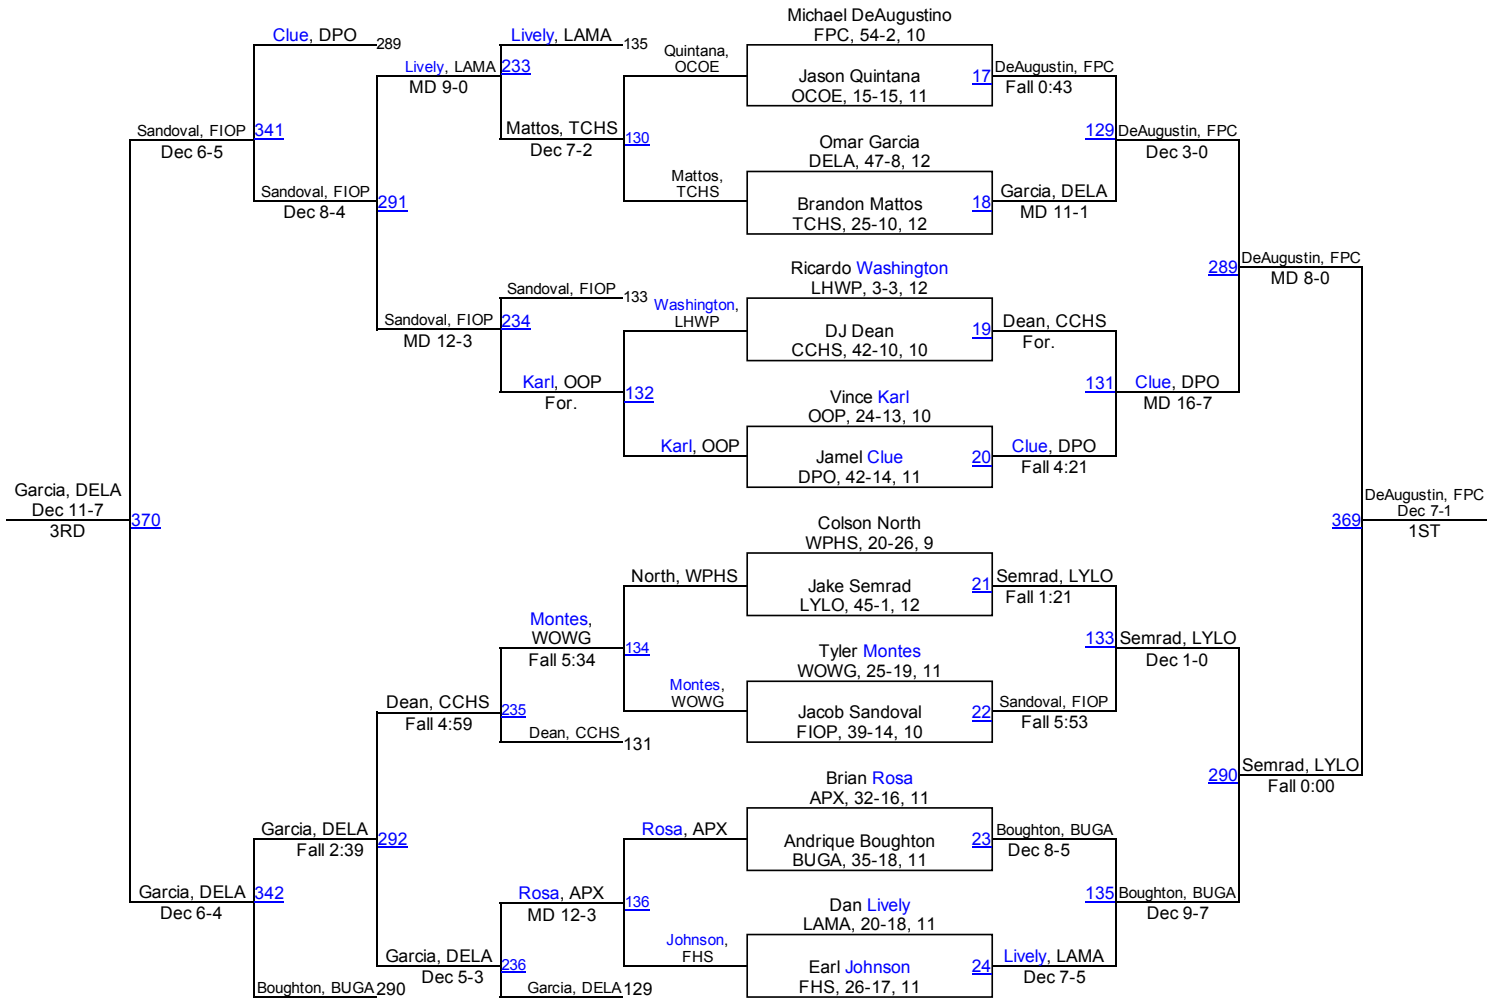

Team Scores

1.	Fleming Island (Orange Park)	187.5
2.	Winter Springs	156.0
3.	Flagler Palm Coast	150.5
4.	Freedom High School	137.0
5.	Boone High School	61.0
6.	DeLand	56.0
7.	Dr. Phillips (Orlando)	52.0
8.	Lake Mary	49.0
9.	Lyman (Longwood)	47.0
10.	Sandalwood (Jacksonville)	43.0
11.	Apopka - X	42.5
12.	Hagerty (Oviedo)	42.0
13.	Atlantic Coast (Jacksonville)	40.0
14.	Timber Creek High School	37.0
15.	Buchholz (Gainesville)	35.0
16.	Wekiva (Apopka)	32.0
17.	Oakleaf (Orange Park)	29.0
18.	West Port (Ocala)	28.0
19.	Ocoee	26.0
20.	Cypress Creek High School	24.0
21.	Oviedo	23.5
21.	West Orange (Winter Garden)	23.5
23.	Evans (Orlando)	20.0
24.	Lake Brantley (Altamonte Springs)	16.0
24.	Lake Howell (Winter Park) - X	16.0
26.	University High School	15.5
27.	Colonial High School	12.0
27.	Oak Ridge High School	12.0
29.	Robert E. Lee (Jacksonville)	11.0
30.	Edgewater (Orlando)	10.0
31.	Fletcher (Neptune Beach)	8.0
32.	Olympia (Orlando)	6.0
33.	Mandarin (Jacksonville) - X	3.0
34.	Winter Park High School	1.0
35.	First Coast (Jacksonville)	0.0
35.	University (Orange City)	0.0

FHSAA 3A-R1

FHSAA 3A-R1

120

FHSAA 3A-R1

FHSAA 3A-R1

145

FHSAA 3A-R1

FHSAA 3A-R1