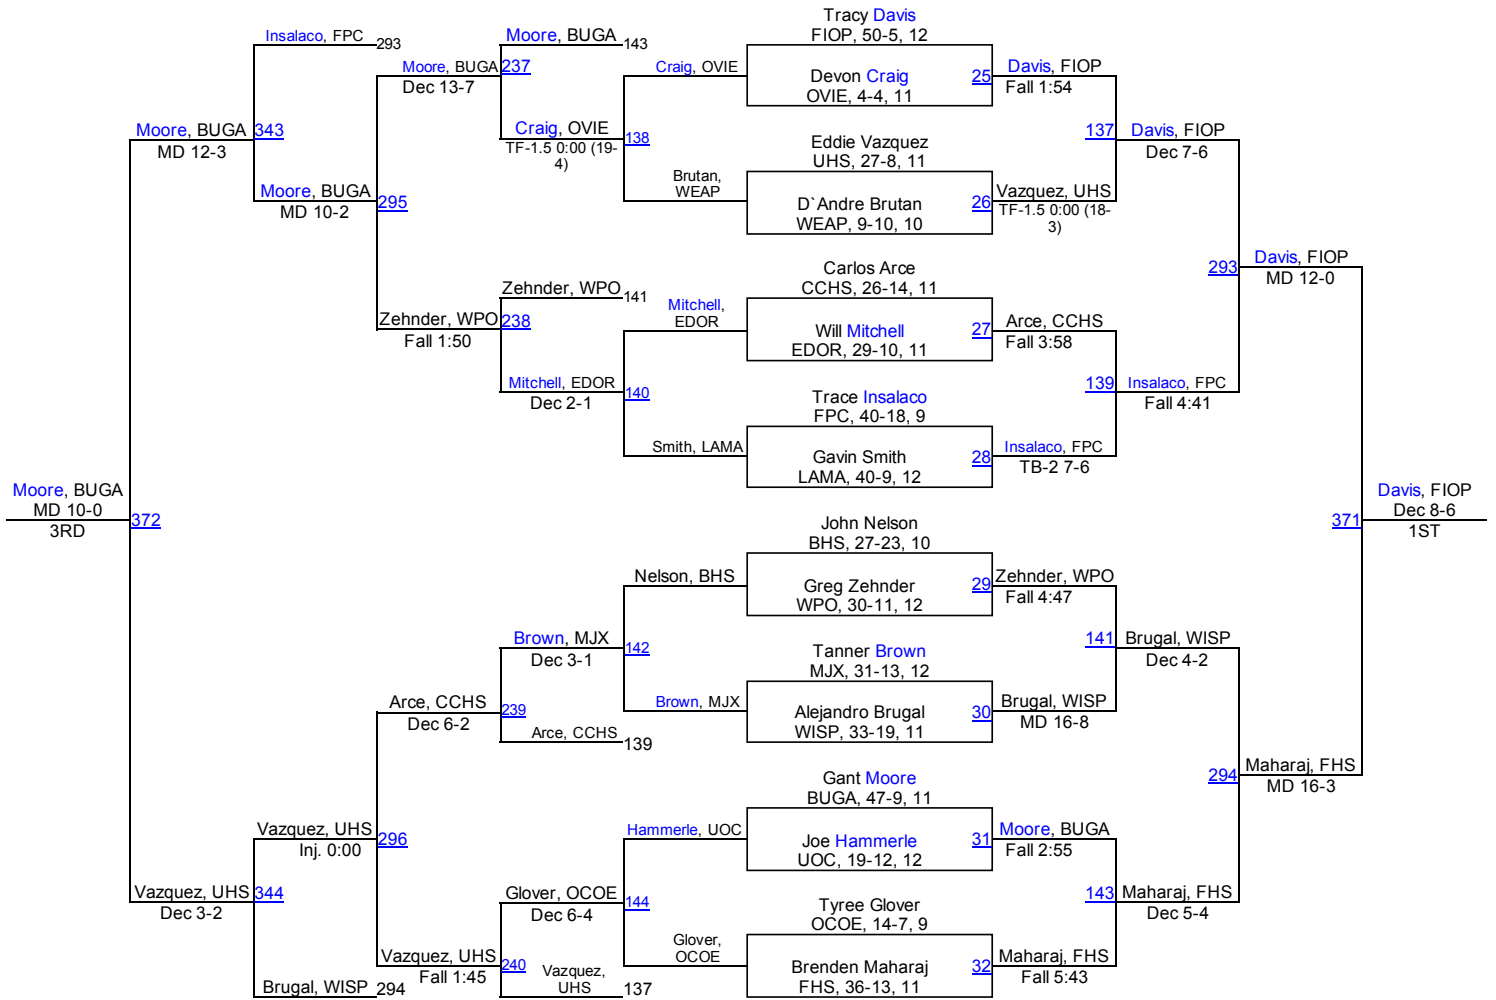

Team Scores

1.	Fleming Island (Orange Park)	187.5
2.	Winter Springs	156.0
3.	Flagler Palm Coast	150.5
4.	Freedom High School	137.0
5.	Boone High School	61.0
6.	DeLand	56.0
7.	Dr. Phillips (Orlando)	52.0
8.	Lake Mary	49.0
9.	Lyman (Longwood)	47.0
10.	Sandalwood (Jacksonville)	43.0
11.	Apopka - X	42.5
12.	Hagerty (Oviedo)	42.0
13.	Atlantic Coast (Jacksonville)	40.0
14.	Timber Creek High School	37.0
15.	Buchholz (Gainesville)	35.0
16.	Wekiva (Apopka)	32.0
17.	Oakleaf (Orange Park)	29.0
18.	West Port (Ocala)	28.0
19.	Ocoee	26.0
20.	Cypress Creek High School	24.0
21.	Oviedo	23.5
21.	West Orange (Winter Garden)	23.5
23.	Evans (Orlando)	20.0
24.	Lake Brantley (Altamonte Springs)	16.0
24.	Lake Howell (Winter Park) - X	16.0
26.	University High School	15.5
27.	Colonial High School	12.0
27.	Oak Ridge High School	12.0
29.	Robert E. Lee (Jacksonville)	11.0
30.	Edgewater (Orlando)	10.0
31.	Fletcher (Neptune Beach)	8.0
32.	Olympia (Orlando)	6.0
33.	Mandarin (Jacksonville) - X	3.0
34.	Winter Park High School	1.0
35.	First Coast (Jacksonville)	0.0
35.	University (Orange City)	0.0

FHSAA 3A-R1

FHSAA 3A-R1

120

FHSAA 3A-R1

FHSAA 3A-R1

145

FHSAA 3A-R1

FHSAA 3A-R1