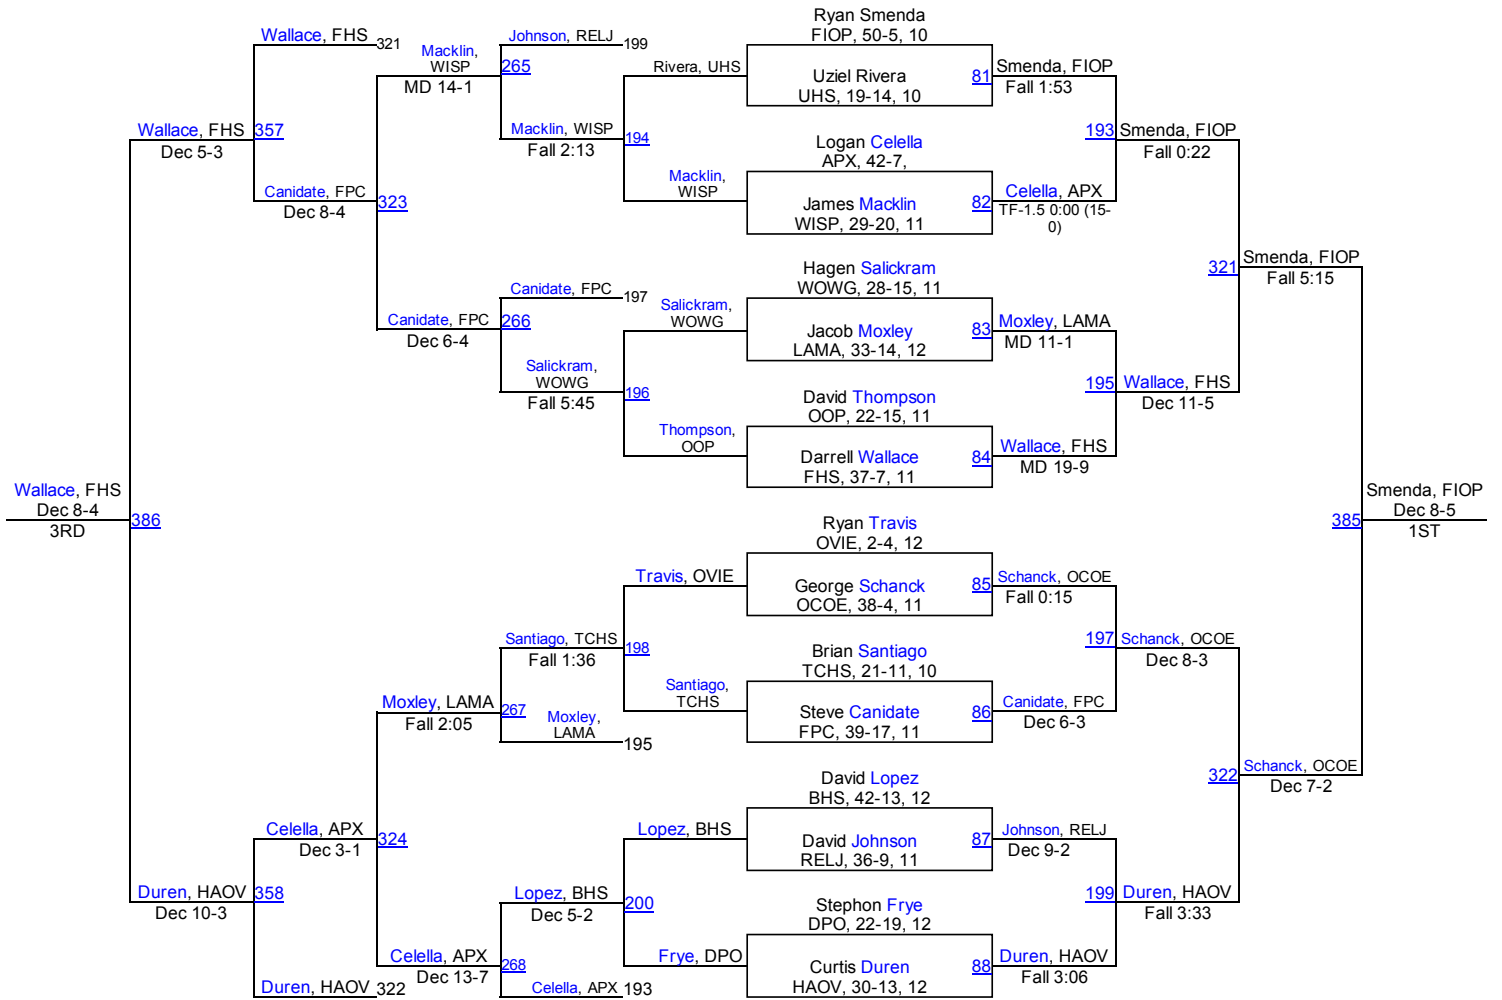

FHSAA 3A-R1

182