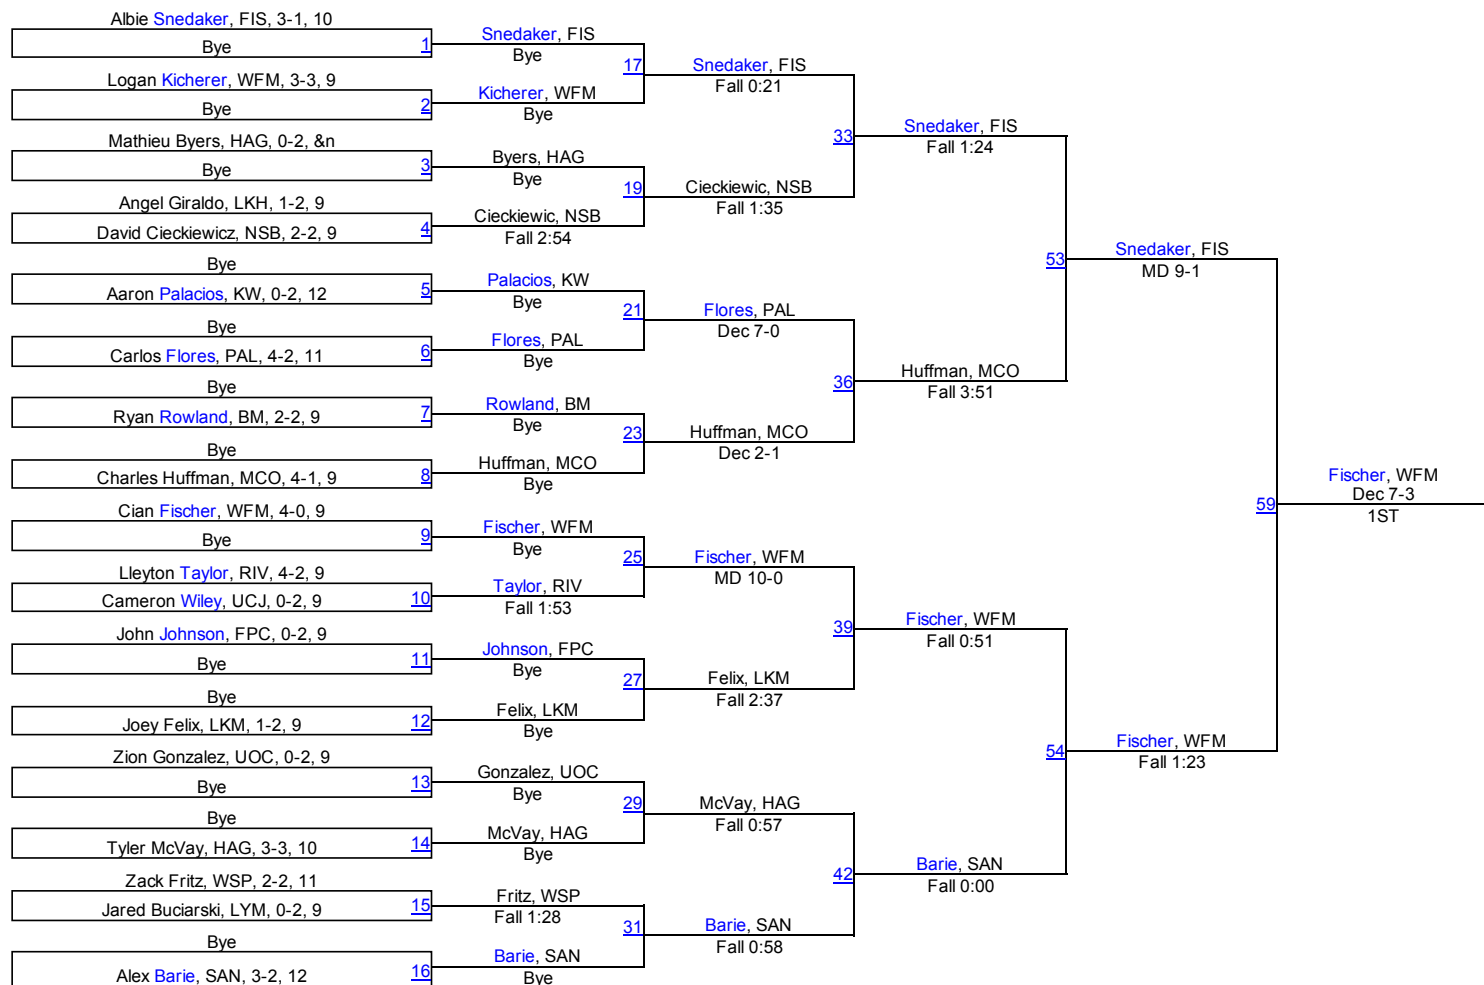

Team Scores

1.	Fleming Island	259.5
2.	Riverdale (Ft. Myers)	258.5
3.	Winter Springs	204.5
4.	Flagler Palm Coast	203.0
5.	Columbus (Miami)	143.0
6.	Bishop Moore	111.0
7.	Lake Mary	103.0
8.	Weyauwega-Fremont	102.5
9.	DeLand	97.0
10.	Dr. Phillips (Orlando)	89.5
11.	Lyman	89.0
12.	Buchholtz (Gainesville)	80.0
13.	Sandalwood (Jacksonville)	78.0
14.	Palmetto (Miami)	74.5
15.	Melbourne	64.0
16.	Nature Coast	63.0
17.	Oviedo	61.0
18.	Key West	58.0
19.	New Smyrna Beach	54.0
20.	Hagerty (Oviedo)	50.5
21.	University (Orange City)	36.0
22.	Lake Howell	29.0
23.	South Miami	23.0
24.	Deltona	15.5
25.	University Christian (JAX)	12.0
26.	Olympia (Orlando)	10.0
27.	Colonial (Orlando)	9.5
28.	Bradenton Christian	9.0

42nd Bill Scott Memorial Lyman Tourney

106

106

42nd Bill Scott Memorial Lyman Tourney

113

42nd Bill Scott Memorial Lyman Tourney

120

42nd Bill Scott Memorial Lyman Tourney

126

42nd Bill Scott Memorial Lyman Tourney

132

132

42nd Bill Scott Memorial Lyman Tourney

138

42nd Bill Scott Memorial Lyman Tourney

145