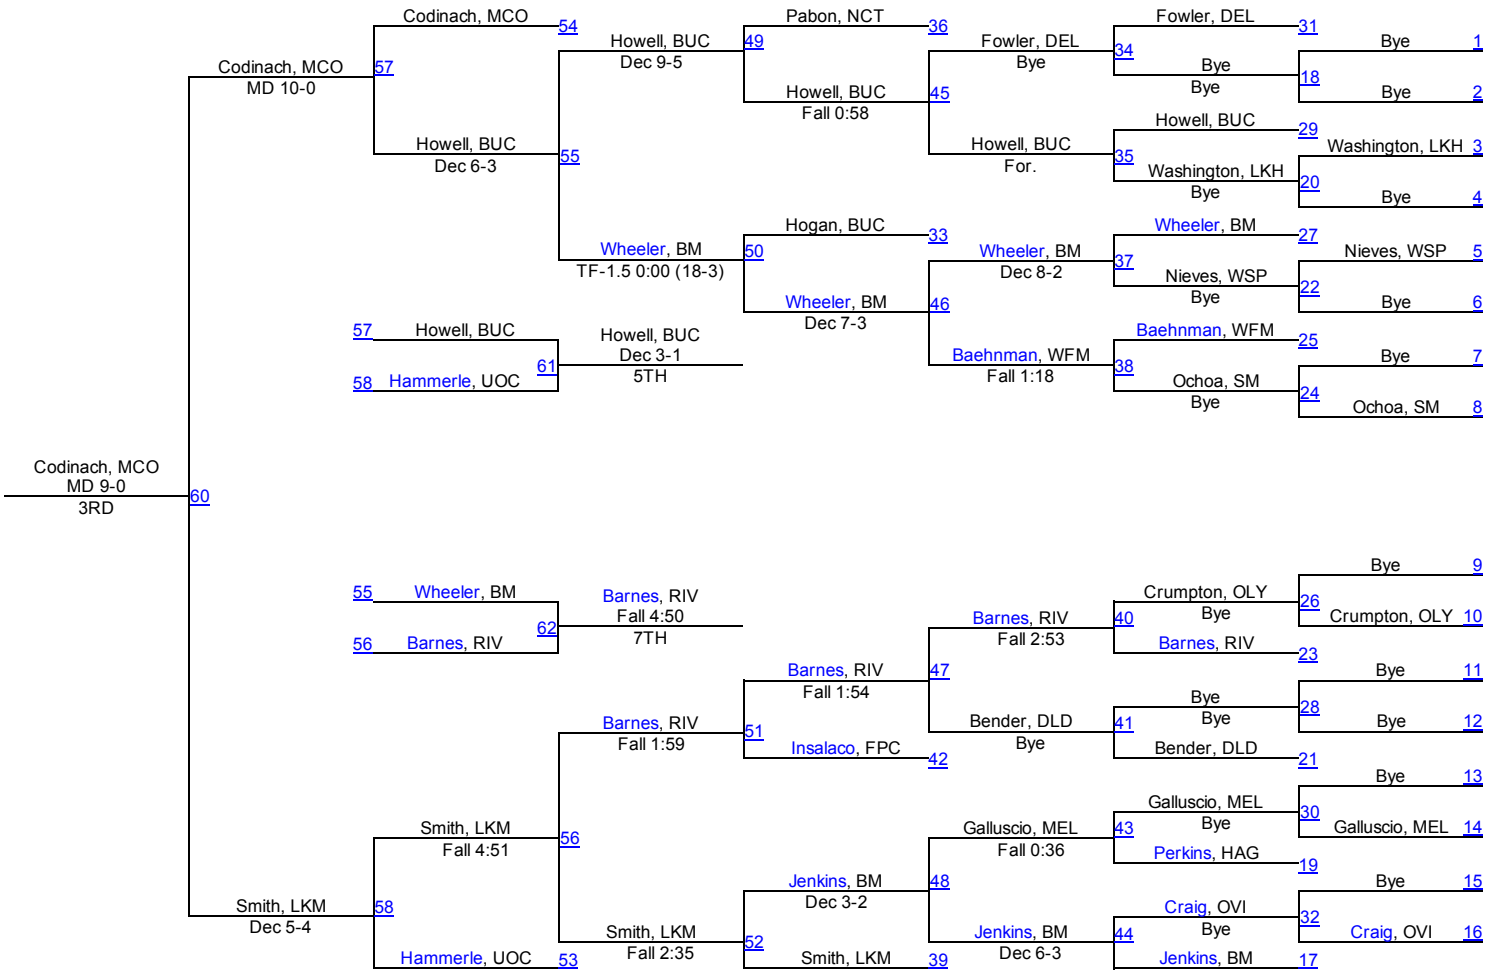

Team Scores

1.	Fleming Island	259.5
2.	Riverdale (Ft. Myers)	258.5
3.	Winter Springs	204.5
4.	Flagler Palm Coast	203.0
5.	Columbus (Miami)	143.0
6.	Bishop Moore	111.0
7.	Lake Mary	103.0
8.	Weyauwega-Fremont	102.5
9.	DeLand	97.0
10.	Dr. Phillips (Orlando)	89.5
11.	Lyman	89.0
12.	Buchholtz (Gainesville)	80.0
13.	Sandalwood (Jacksonville)	78.0
14.	Palmetto (Miami)	74.5
15.	Melbourne	64.0
16.	Nature Coast	63.0
17.	Oviedo	61.0
18.	Key West	58.0
19.	New Smyrna Beach	54.0
20.	Hagerty (Oviedo)	50.5
21.	University (Orange City)	36.0
22.	Lake Howell	29.0
23.	South Miami	23.0
24.	Deltona	15.5
25.	University Christian (JAX)	12.0
26.	Olympia (Orlando)	10.0
27.	Colonial (Orlando)	9.5
28.	Bradenton Christian	9.0

42nd Bill Scott Memorial Lyman Tourney

106

106

42nd Bill Scott Memorial Lyman Tourney

113

42nd Bill Scott Memorial Lyman Tourney

120

42nd Bill Scott Memorial Lyman Tourney

126

42nd Bill Scott Memorial Lyman Tourney

132

132

42nd Bill Scott Memorial Lyman Tourney

138

42nd Bill Scott Memorial Lyman Tourney

145