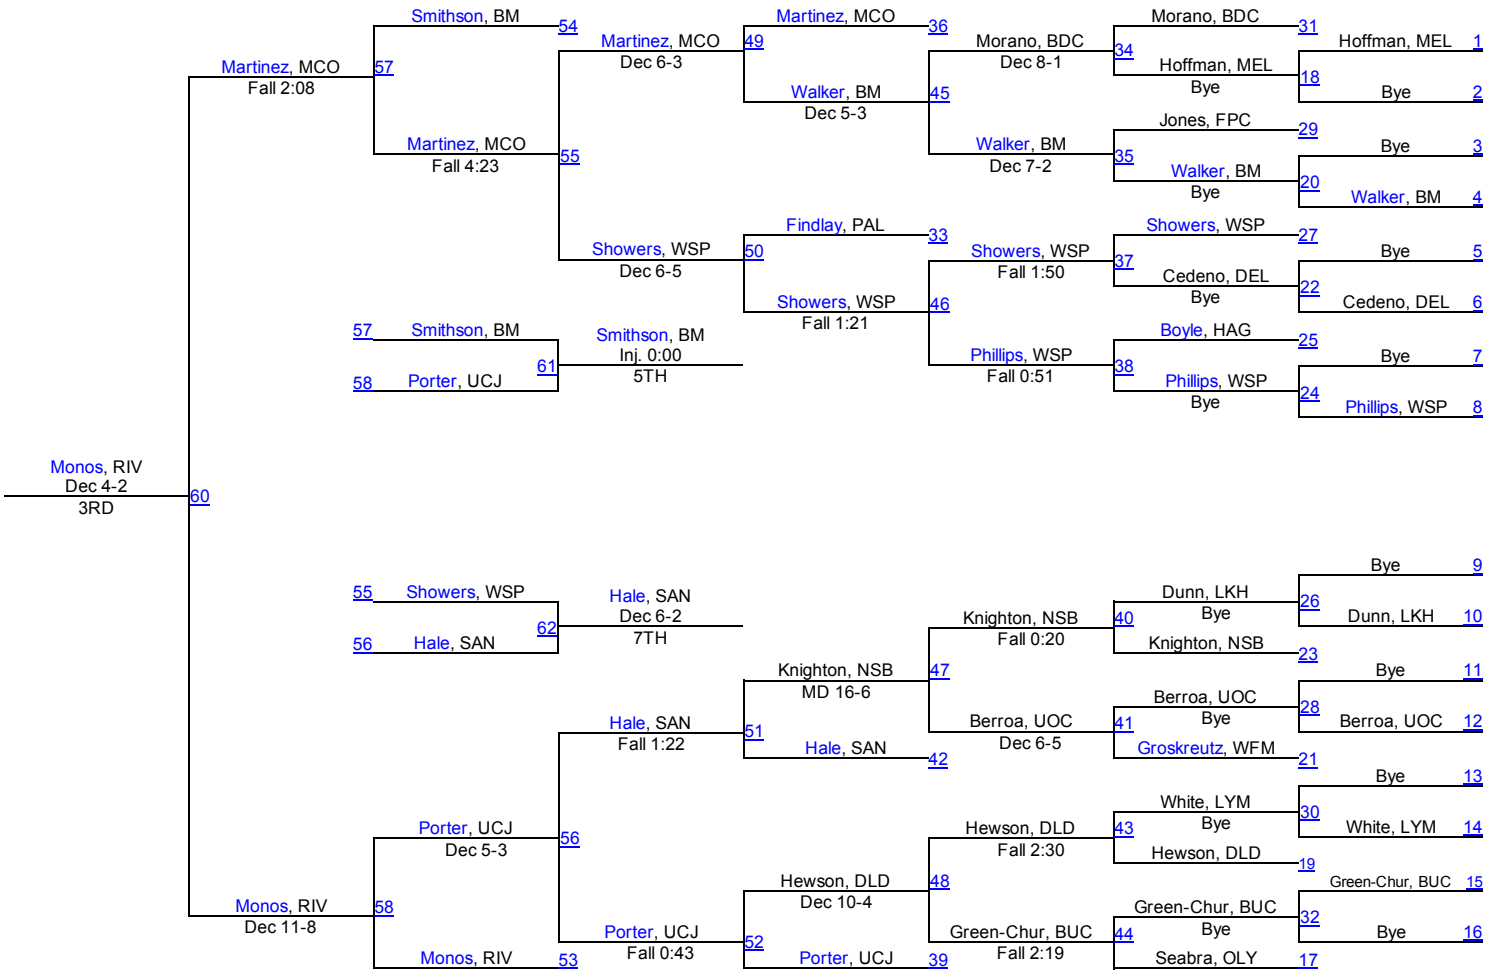

Team Scores

1.	Fleming Island	259.5
2.	Riverdale (Ft. Myers)	258.5
3.	Winter Springs	204.5
4.	Flagler Palm Coast	203.0
5.	Columbus (Miami)	143.0
6.	Bishop Moore	111.0
7.	Lake Mary	103.0
8.	Weyauwega-Fremont	102.5
9.	DeLand	97.0
10.	Dr. Phillips (Orlando)	89.5
11.	Lyman	89.0
12.	Buchholtz (Gainesville)	80.0
13.	Sandalwood (Jacksonville)	78.0
14.	Palmetto (Miami)	74.5
15.	Melbourne	64.0
16.	Nature Coast	63.0
17.	Oviedo	61.0
18.	Key West	58.0
19.	New Smyrna Beach	54.0
20.	Hagerty (Oviedo)	50.5
21.	University (Orange City)	36.0
22.	Lake Howell	29.0
23.	South Miami	23.0
24.	Deltona	15.5
25.	University Christian (JAX)	12.0
26.	Olympia (Orlando)	10.0
27.	Colonial (Orlando)	9.5
28.	Bradenton Christian	9.0

42nd Bill Scott Memorial Lyman Tourney

106

106

42nd Bill Scott Memorial Lyman Tourney

113

42nd Bill Scott Memorial Lyman Tourney

120

42nd Bill Scott Memorial Lyman Tourney

126

42nd Bill Scott Memorial Lyman Tourney

132

132

42nd Bill Scott Memorial Lyman Tourney

138

42nd Bill Scott Memorial Lyman Tourney

145

145

42nd Bill Scott Memorial Lyman Tourney

152

42nd Bill Scott Memorial Lyman Tourney

160

160

42nd Bill Scott Memorial Lyman Tourney

170