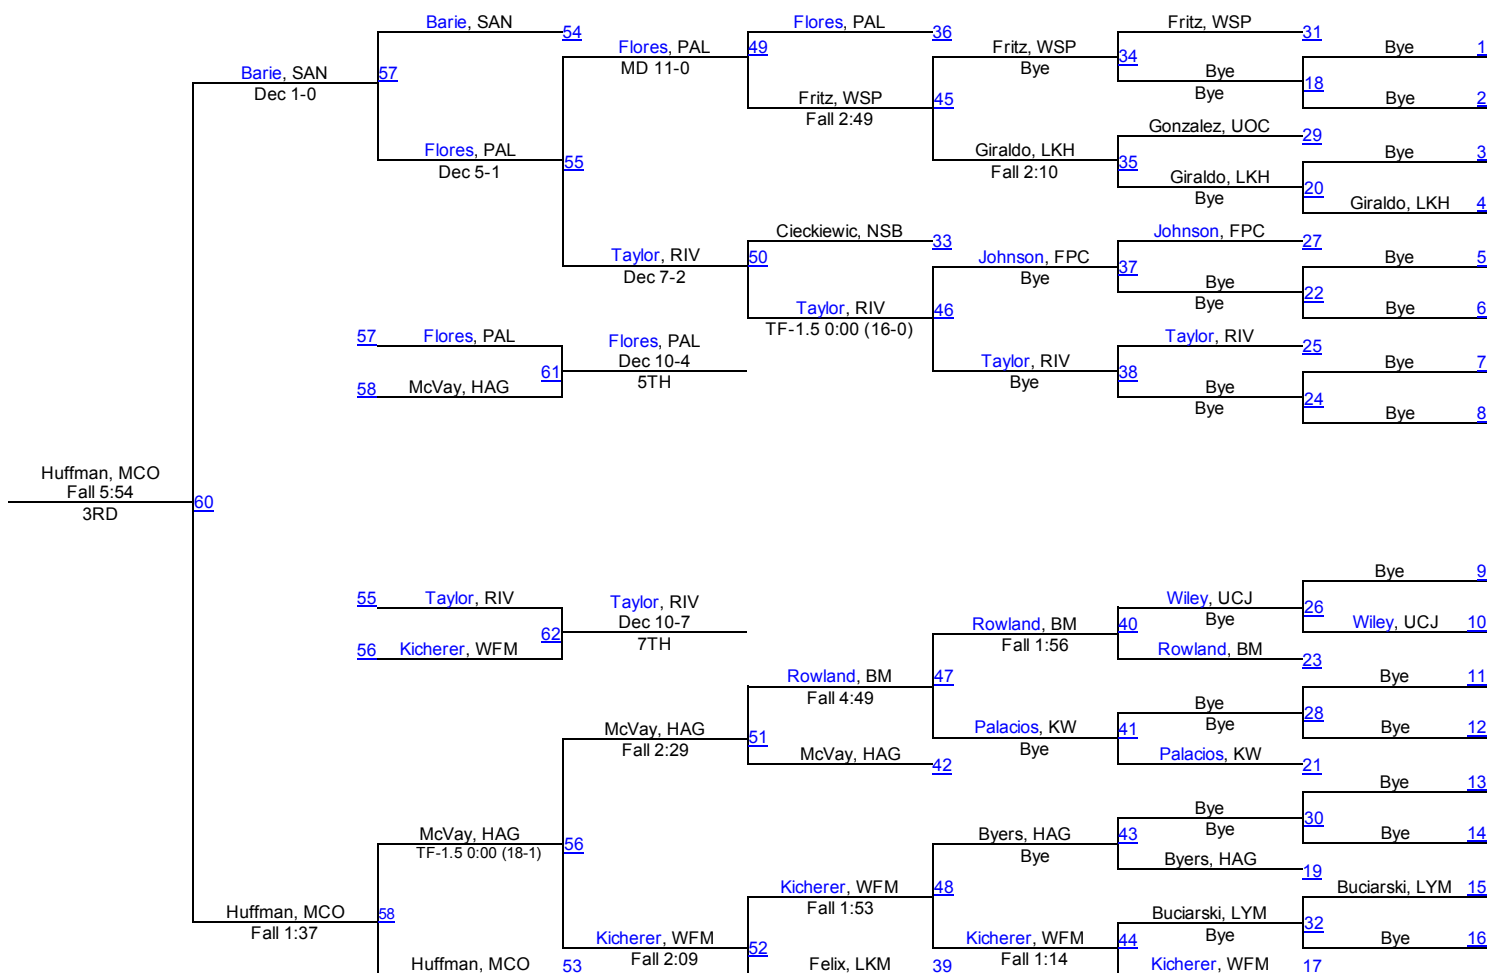

Team Scores

1.	Fleming Island	259.5
2.	Riverdale (Ft. Myers)	258.5
3.	Winter Springs	204.5
4.	Flagler Palm Coast	203.0
5.	Columbus (Miami)	143.0
6.	Bishop Moore	111.0
7.	Lake Mary	103.0
8.	Weyauwega-Fremont	102.5
9.	DeLand	97.0
10.	Dr. Phillips (Orlando)	89.5
11.	Lyman	89.0
12.	Buchholtz (Gainesville)	80.0
13.	Sandalwood (Jacksonville)	78.0
14.	Palmetto (Miami)	74.5
15.	Melbourne	64.0
16.	Nature Coast	63.0
17.	Oviedo	61.0
18.	Key West	58.0
19.	New Smyrna Beach	54.0
20.	Hagerty (Oviedo)	50.5
21.	University (Orange City)	36.0
22.	Lake Howell	29.0
23.	South Miami	23.0
24.	Deltona	15.5
25.	University Christian (JAX)	12.0
26.	Olympia (Orlando)	10.0
27.	Colonial (Orlando)	9.5
28.	Bradenton Christian	9.0

42nd Bill Scott Memorial Lyman Tourney

106

106

42nd Bill Scott Memorial Lyman Tourney

113

42nd Bill Scott Memorial Lyman Tourney

120

42nd Bill Scott Memorial Lyman Tourney

126

42nd Bill Scott Memorial Lyman Tourney

132

132

42nd Bill Scott Memorial Lyman Tourney

138

42nd Bill Scott Memorial Lyman Tourney

145