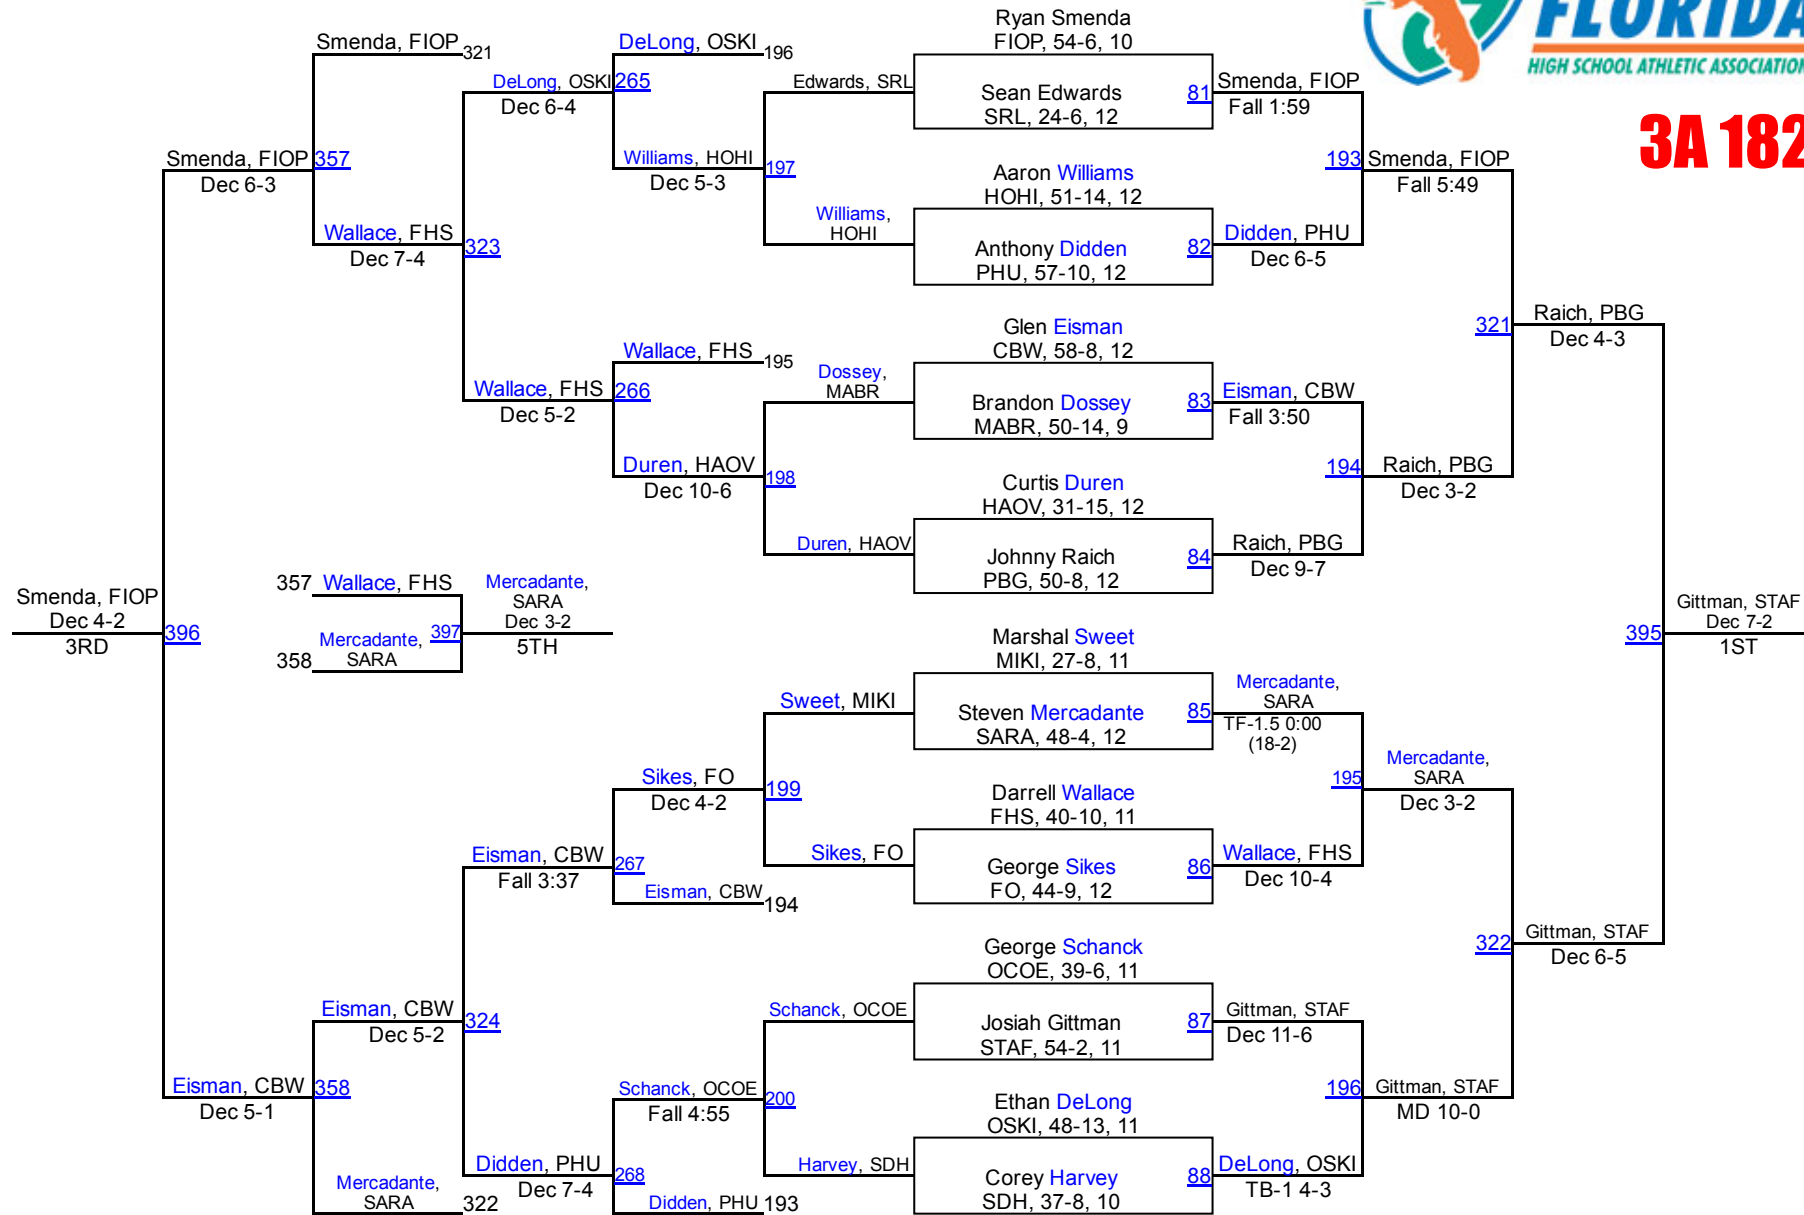

2016 FHSAA State Championships

3A 152

2016 FHSAA State Championships

3A 160

2016 FHSAA State Championships

3A 182

2016 FHSAA State Championships

3A 195