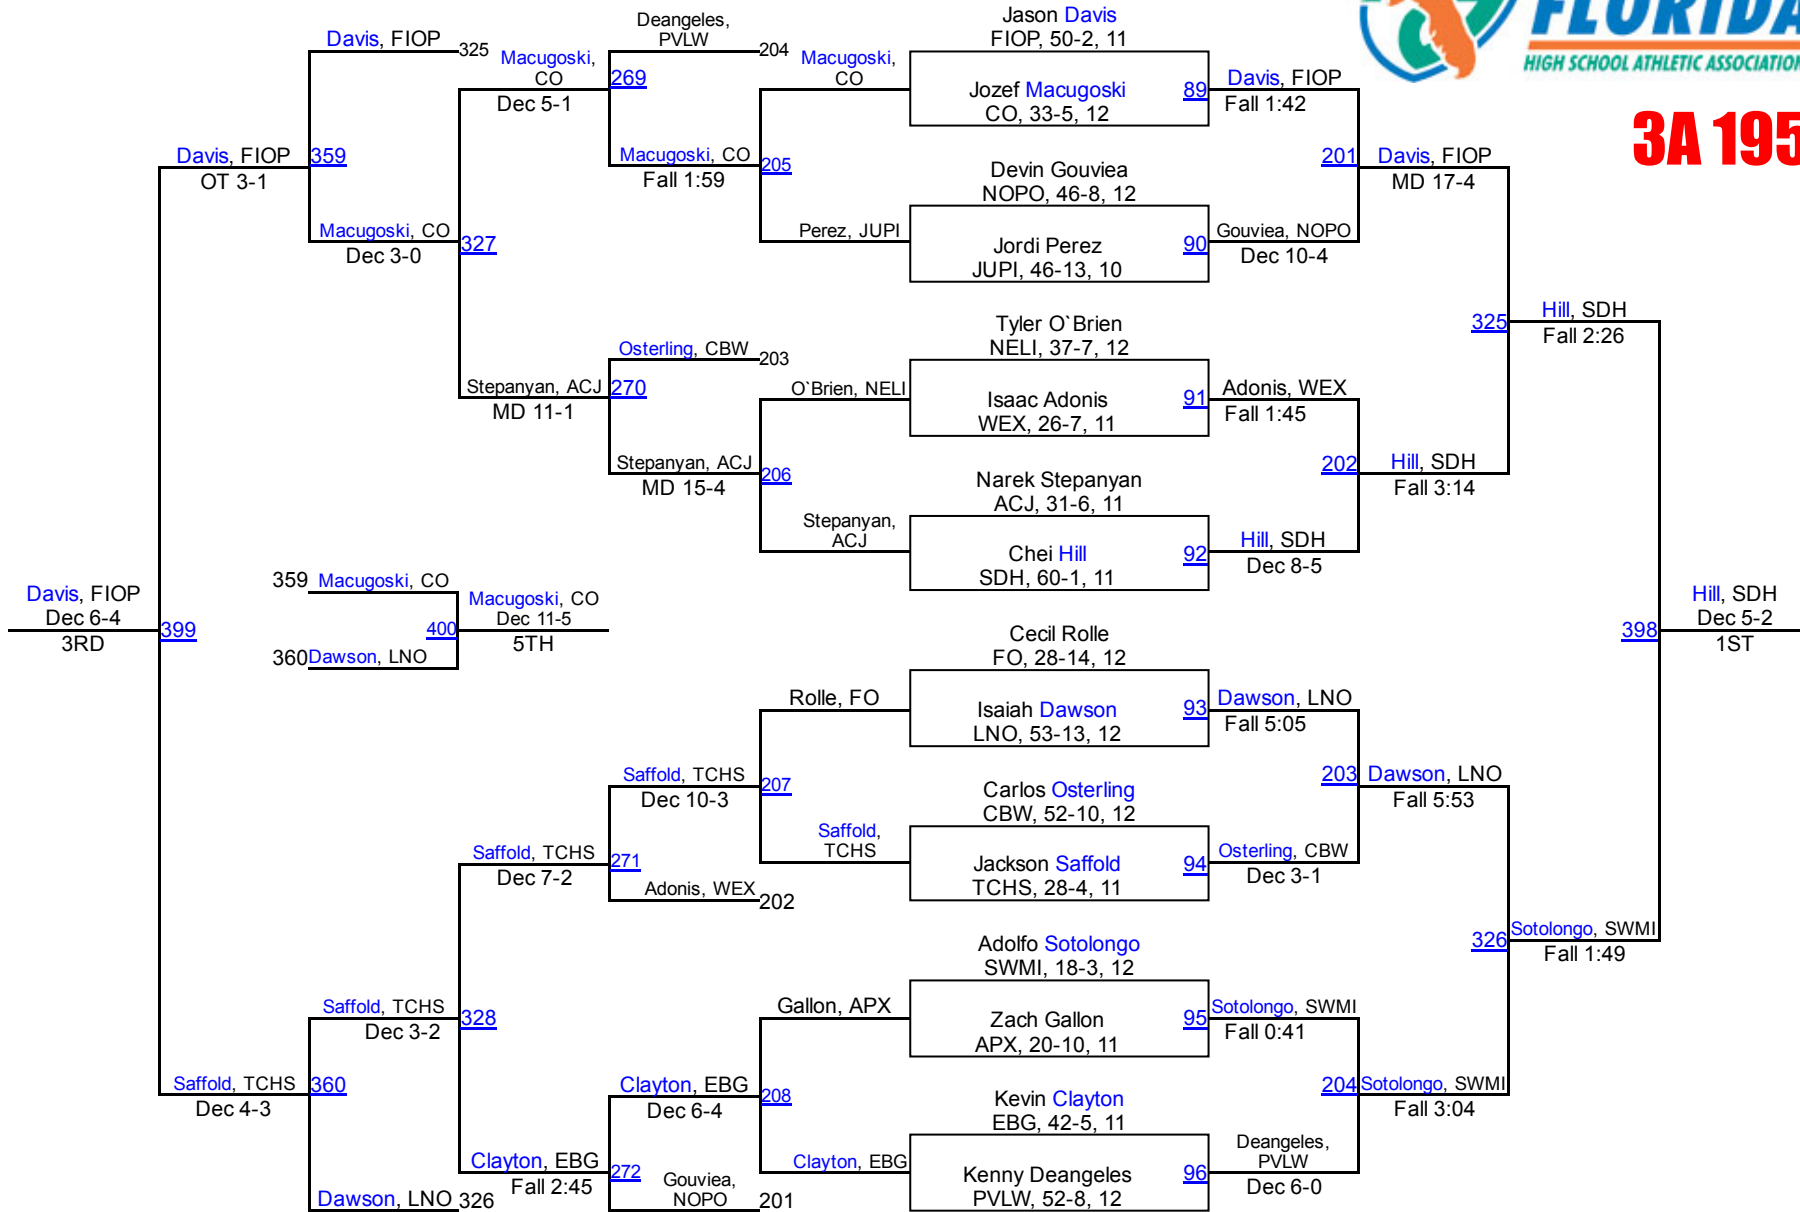

2016 FHSAA State Championships

3A 152

2016 FHSAA State Championships

3A 160

2016 FHSAA State Championships

3A 182

2016 FHSAA State Championships

3A 195