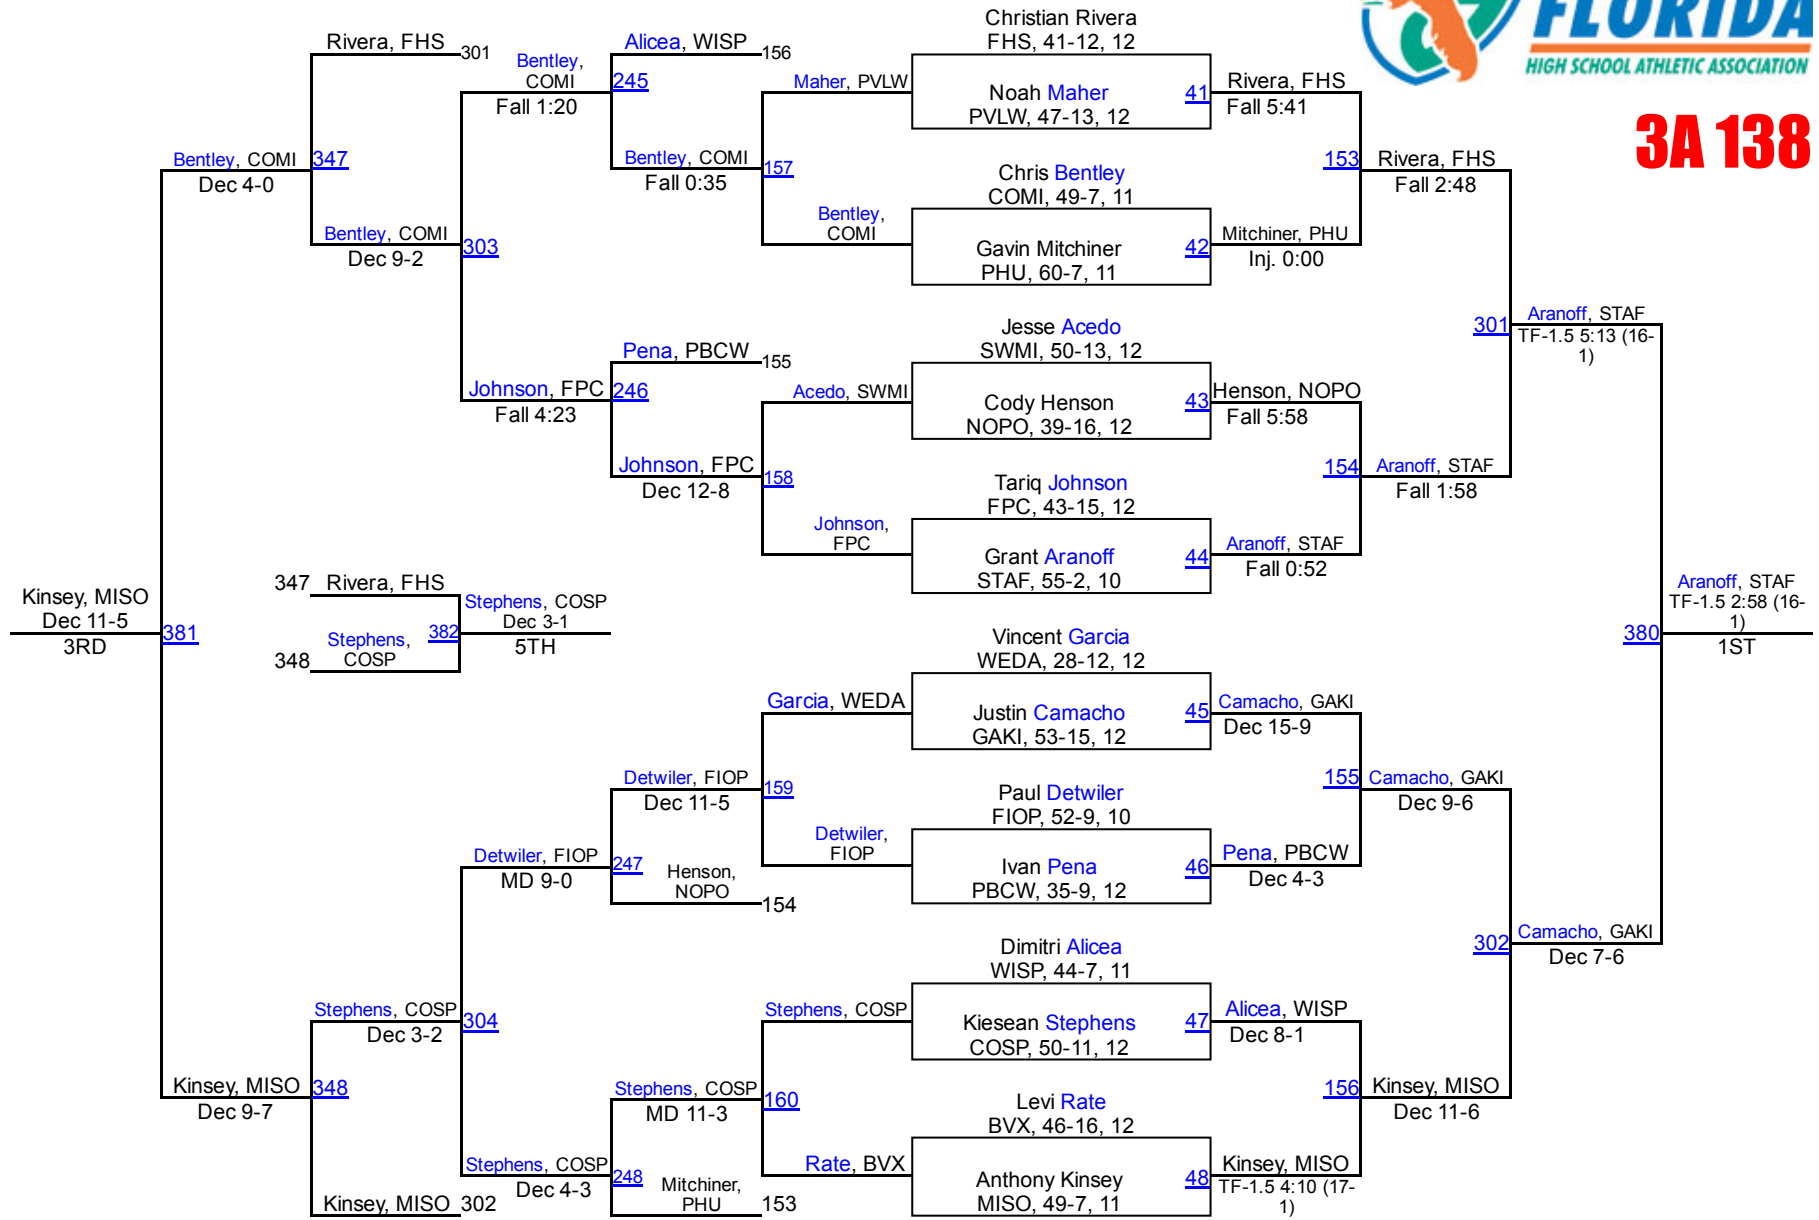

2016 FHSAA State Championships

3A 138